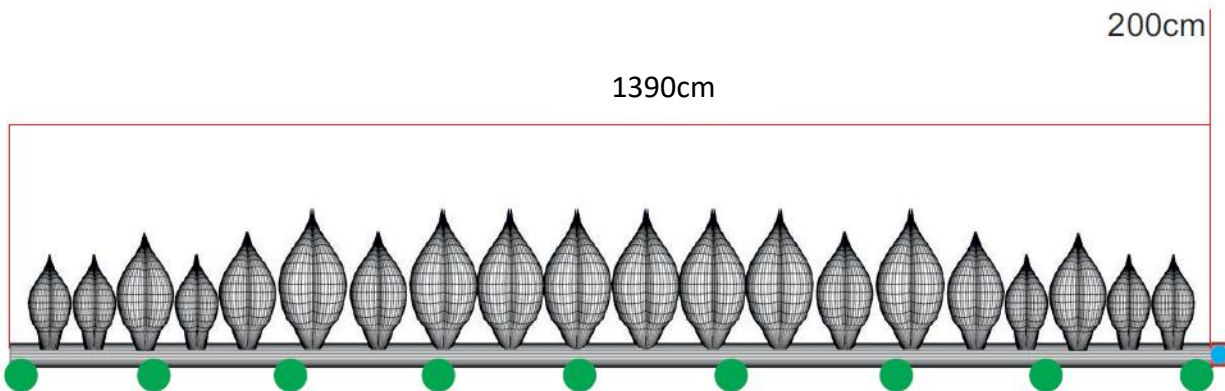

# Silver leaves

● Attachment points

● Blower position

**Total transport weight: 19kg**

**Transport size inflatable: 90 x 90 x 80cm / 14kg**

**Transport size blower: 35 x 35 x 30cm / 5kg**

**Blower: Airw250 - 230V / 175W**