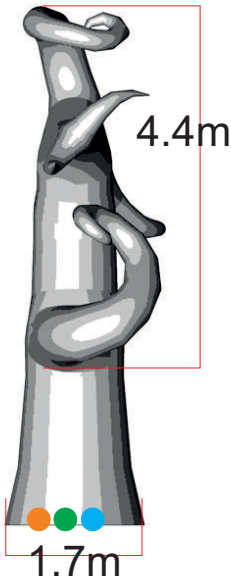

Bramble

- Plywood base plate
- Attachment points
- Blower position

Total weight: 59kg
Blower: DoubleAW315S / 14kg
Transport size: 250 x 143 x 152cm / 59kg
Transport size inflatable: 170 x 63 x 100cm / 35kg
Transport size blower: 80 x 80 x 52cm / 14kg
Transport size baseplate: 153 Ø / 10kg