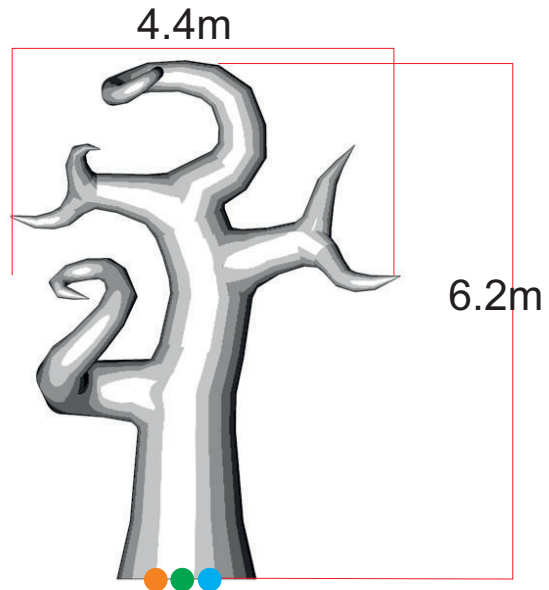

Bramble

- Plywood base plate
- Attachment points
- Blower position

Total weight: 59kg
Blower: DoubleAW315S / 14kg
Transport size: 250 x 143 x 152cm / 59kg
Transport size inflatable: 170 x 63 x 100cm / 35kg
Transport size blower: 80 x 80 x 52cm / 14kg
Transport size baseplate: 153 Ø / 10kg