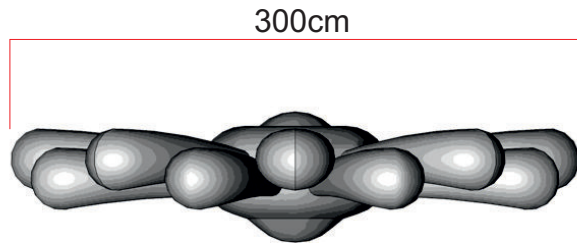

Daisy

● Attachment points ● Blower position

Total transport weight: 10kg
Transport size inflatable: 70 x 50 x 20cm / 5kg
Transport size blower: 35 x 35 x 40cm / 6kg
Blower: Airw250Vc - 230V / 200W
Additional info: