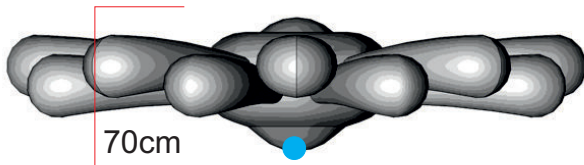

Daisy

● Attachment points ● Blower position

Total transport weight: 10kg
Transport size inflatable: 70 x 50 x 20cm / 5kg
Transport size blower: 35 x 35 x 40cm / 6kg
Blower: Airw250Vc - 230V / 200W
Additional info: