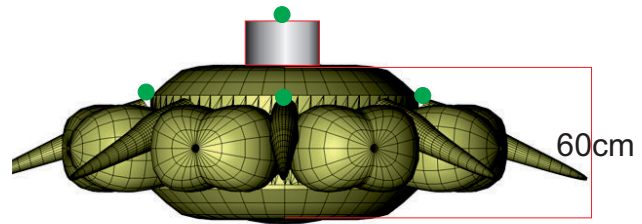

Sunflowers

● Attachment points

● Blower position

Total transport weight: 10kg
Transport size inflatable: 60 x 50 x 40cm / 4kg
Transport size blower: 35 x 35 x 40cm / 6kg
Blower: Airw250Vc - 230V / 175W
Additional info: