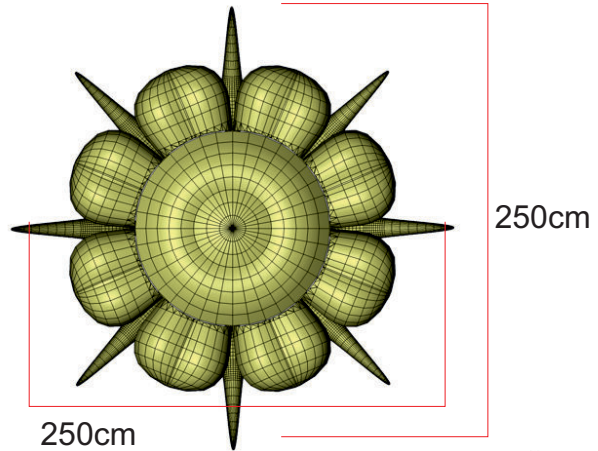

Sunflowers

● Attachment points

● Blower position

Total transport weight: 10kg
Transport size inflatable: 60 x 50 x 40cm / 4kg
Transport size blower: 35 x 35 x 40cm / 6kg
Blower: Airw250Vc - 230V / 175W
Additional info: