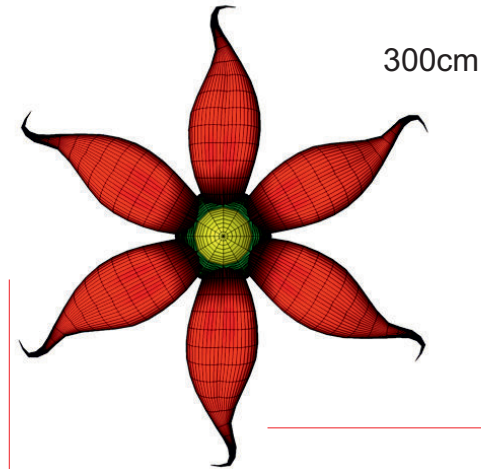

# Red Flowers

300cm

● Attachment points      ● Blower position

**Total transport weight: 14kg**  
**Transport size inflatable: 50 x 50 x 80cm / 8kg**  
**Transport size blower: 35 x 35 x 40cm / 6kg**  
**Blower: Airw250Vc - 230V / 175W**  
**Additional info:**