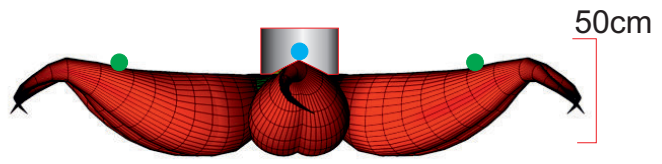

# Red Flowers

300cm

● Attachment points      ● Blower position

**Total transport weight: 14kg**  
**Transport size inflatable: 50 x 50 x 80cm / 8kg**  
**Transport size blower: 35 x 35 x 40cm / 6kg**  
**Blower: Airw250Vc - 230V / 175W**  
**Additional info:**