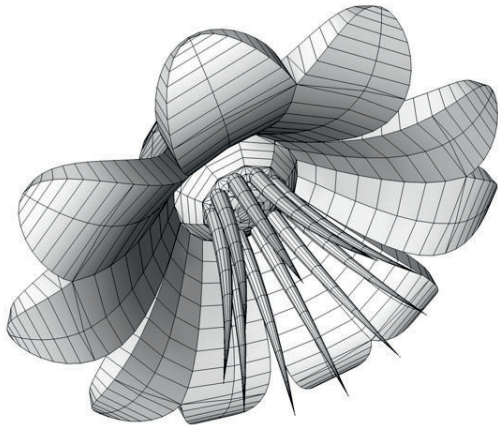

Lilies 400

310cm

400cm

400cm

● Attachment points ● Blower position

Total transport weight: 14kg
Transport size inflatable: 55 x 65 x 80cm / 8kg
Transport size blower: 35 x 35 x 40cm / 6kg
Blower: Airw250Vcl - 230V / 200W
Additional info: