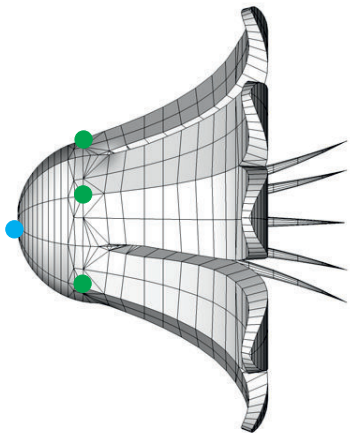

Lilies 400

310cm

400cm

400cm

● Attachment points ● Blower position

Total transport weight: 14kg
Transport size inflatable: 55 x 65 x 80cm / 8kg
Transport size blower: 35 x 35 x 40cm / 6kg
Blower: Airw250Vcl - 230V / 200W
Additional info: