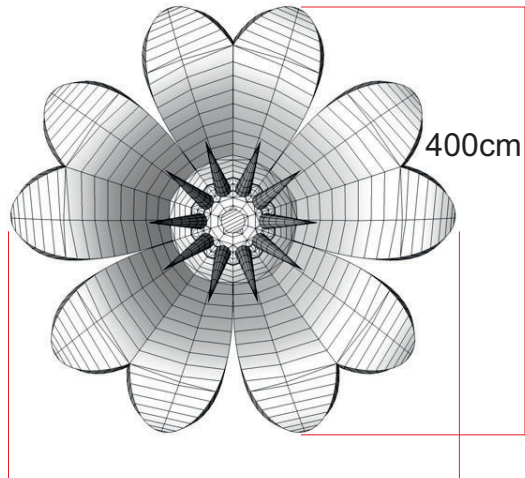

Lilies 400

310cm

400cm

400cm

● Attachment points ● Blower position

Total transport weight: 14kg
Transport size inflatable: 55 x 65 x 80cm / 8kg
Transport size blower: 35 x 35 x 40cm / 6kg
Blower: Airw250Vcl - 230V / 200W
Additional info: