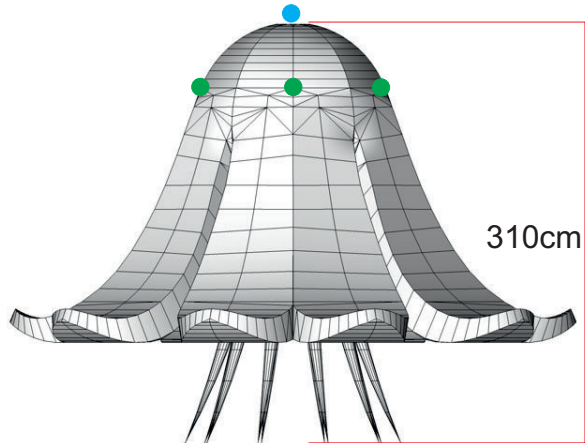

Lilies 400

310cm

400cm

400cm

● Attachment points ● Blower position

Total transport weight: 14kg
Transport size inflatable: 55 x 65 x 80cm / 8kg
Transport size blower: 35 x 35 x 40cm / 6kg
Blower: Airw250Vcl - 230V / 200W
Additional info: