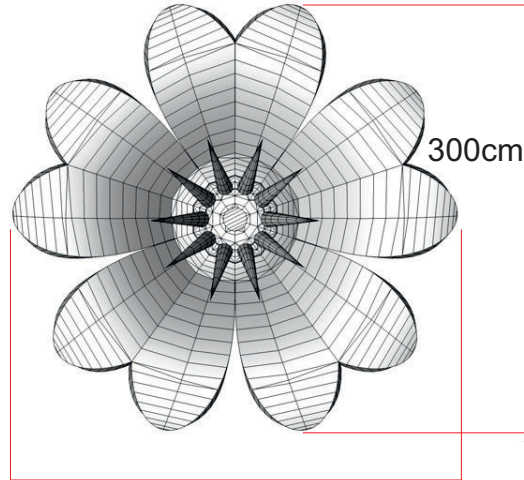

Lilies

● Attachment points ● Blower position

Total transport weight: 11kg
Transport size inflatable: 40 x 40 x 30cm / 5kg
Transport size blower: 35 x 35 x 40cm / 6kg
Blower: Airw250Vcl - 230V / 200W
Additional info: