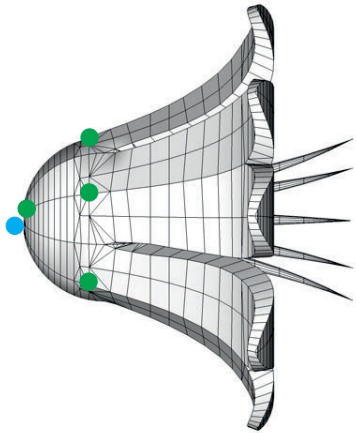

Lilies

● Attachment points ● Blower position

Total transport weight: 11kg
Transport size inflatable: 40 x 40 x 30cm / 5kg
Transport size blower: 35 x 35 x 40cm / 6kg
Blower: Airw250Vcl - 230V / 200W
Additional info: