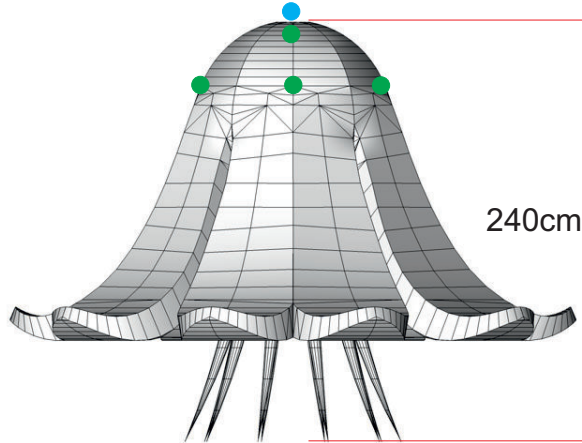

Lilies

● Attachment points ● Blower position

Total transport weight: 11kg
Transport size inflatable: 40 x 40 x 30cm / 5kg
Transport size blower: 35 x 35 x 40cm / 6kg
Blower: Airw250Vcl - 230V / 200W
Additional info: