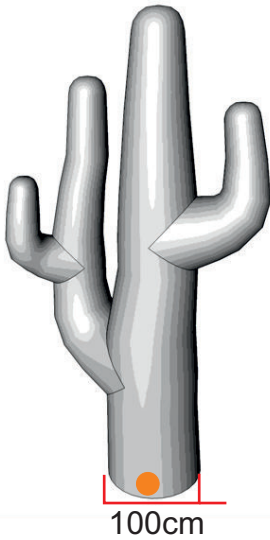

Cactus

● Plywood base plate

● Attachment points

● Blower position

Total transport weight: 21kg

Transport size inflatable: 70 x 40 x 50cm / 7kg

Transport size blower: 40 x 40 x 30cm / 7kg

Transport size baseplate: 105 x 105 x 5cm / 8kg