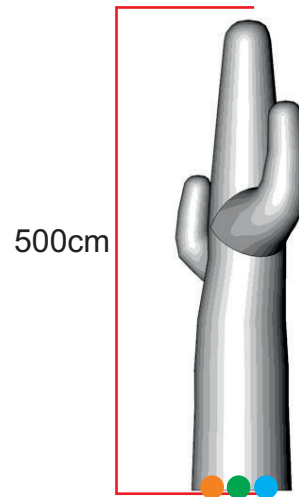

Cactus

● Plywood base plate

● Attachment points

● Blower position

Total transport weight: 21kg

Transport size inflatable: 70 x 40 x 50cm / 7kg

Transport size blower: 40 x 40 x 30cm / 7kg

Transport size baseplate: 105 x 105 x 5cm / 8kg