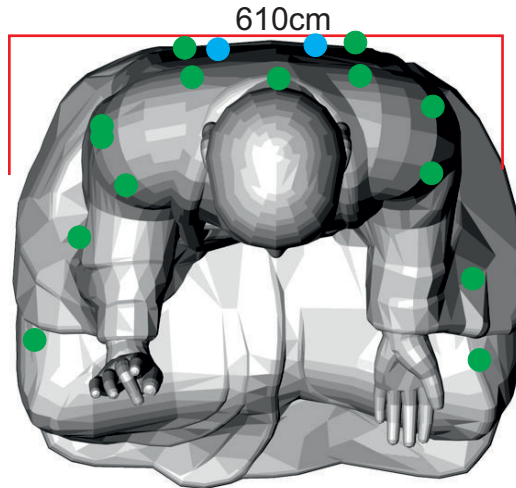

At Airworks we design and build inflatables that don't actually look like inflatables. Air Works.  
**Inflatable Decor & Design**

● Attachment points      ● Blower position

**Total transport weight: 48kg**

**Transport size inflatable: 130 x 90 x 90cm / 34kg**

**Transport size blower: 40 x 40 x 30cm / 7kg (2x)**

**Blower: Airw315 - 230V / 300W**

**Additional info: Airworks personnel required for installation, please contact us for details**