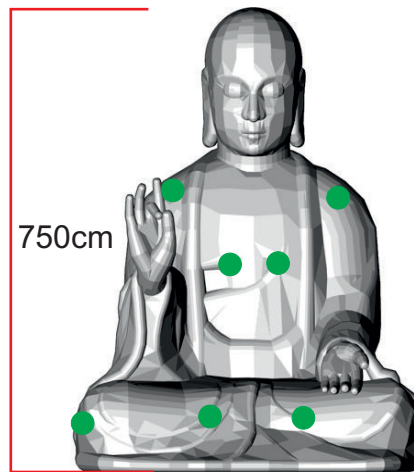

● Attachment points   ● Blower position

Total transport weight: 48kg

Transport size inflatable: 130 x 90 x 90cm / 34kg

Transport size blower: 40 x 40 x 30cm / 7kg (2x)

Blower: Airw315 - 230V / 300W

Additional info: Airworks personnel required for installation, please contact us for details