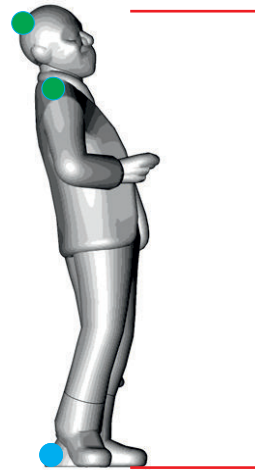

Louis Armstrong

150cm

180cm

500cm

● Attachment points

● Blower position

Total transport weight: 30kg
Transport size inflatable: 80 x 75 x 10cm / 12kg
Transport size blower: 40 x 25 x 50cm / 18kg
Blower: Gibbon - 220V / 1100W
Additional info: baseplate in left foot