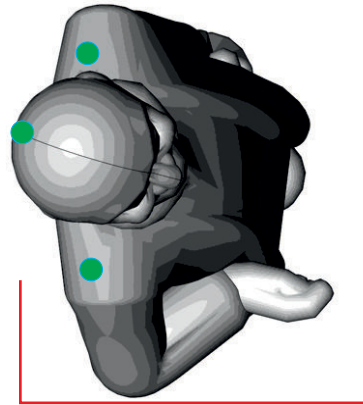

Louis Armstrong

150cm

180cm

500cm

● Attachment points

● Blower position

Total transport weight: 30kg
Transport size inflatable: 80 x 75 x 10cm / 12kg
Transport size blower: 40 x 25 x 50cm / 18kg
Blower: Gibbon - 220V / 1100W
Additional info: baseplate in left foot