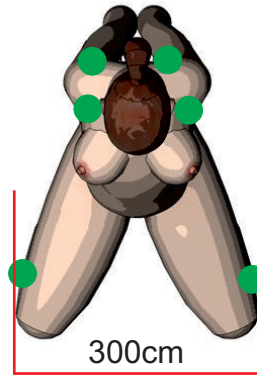

Woman

● Attachment points ● Blower position

Total transport weight: 32kg
Transport size inflatable: 65 x 85 x 40cm / 14kg
Transport size blower: 40 x 25 x 50cm / 18kg
Blower: Gibbon - 220V / 1100W
Additional info: