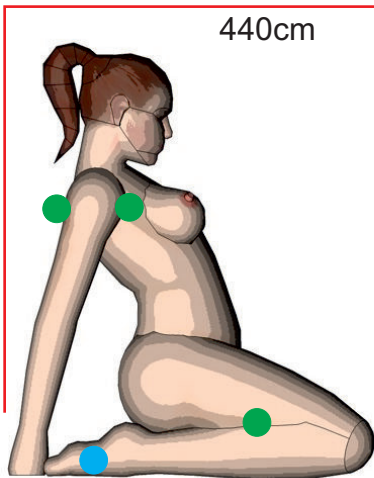

Woman

● Attachment points ● Blower position

Total transport weight: 32kg
Transport size inflatable: 65 x 85 x 40cm / 14kg
Transport size blower: 40 x 25 x 50cm / 18kg
Blower: Gibbon - 220V / 1100W
Additional info: