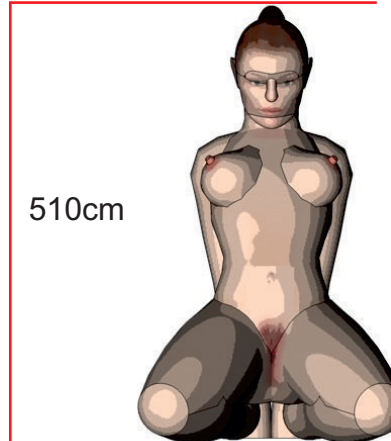

Woman

● Attachment points ● Blower position

Total transport weight: 32kg
Transport size inflatable: 65 x 85 x 40cm / 14kg
Transport size blower: 40 x 25 x 50cm / 18kg
Blower: Gibbon - 220V / 1100W
Additional info: