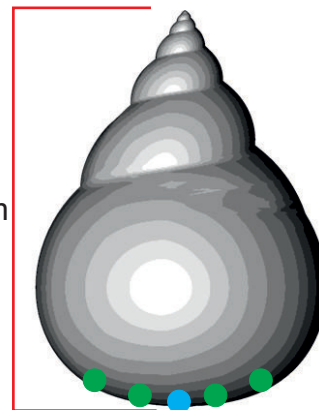

# Seashell

330cm

330cm

450cm

● Attachment points

● Blower position

**Total transport weight: 17kg**  
**Transport size inflatable: 50 x 40 x 80cm / 10kg**  
**Transport size blower: 40 x 40 x 30cm / 7kg**  
**Blower: Airw315 - 230V / 300W**  
**Additional info:**