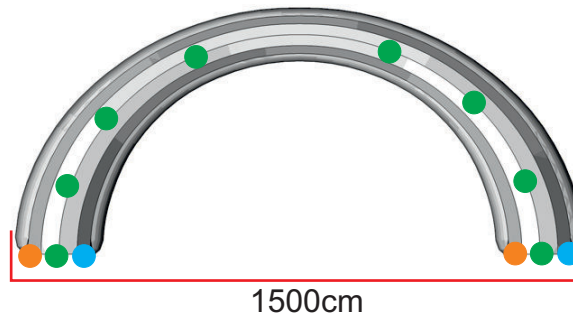

Rainbow 1500

● Plywood base plate

● Attachment points

● Blower position

Total transport weight: 99kg

Transport size inflatable: 120 x 110 x 50cm / 33kg

Transport size blower: 40 x 40 x 30cm / 7kg (2x)

Transport size baseplate: 185 x 185 x 5cm / 26kg (2x)