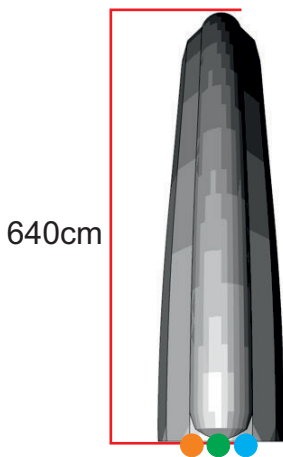

Rainbow 1500

● Plywood base plate

● Attachment points

● Blower position

Total transport weight: 99kg

Transport size inflatable: 120 x 110 x 50cm / 33kg

Transport size blower: 40 x 40 x 30cm / 7kg (2x)

Transport size baseplate: 185 x 185 x 5cm / 26kg (2x)