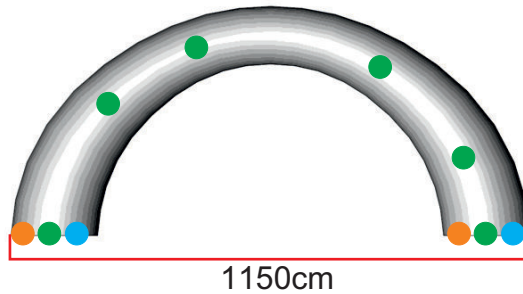

# Rainbow 1150

● Plywood base plate

● Attachment points

● Blower position

**Total transport weight: 83kg**

**Transport size inflatable: 80 x 70 x 40cm / 21kg**

**Transport size blower: 35 x 35 x 30cm / 5kg (2x)**

**Transport size baseplate: 185 x 20 x 5cm / 26kg (2x)**

**Blower: Airw250 - 230V / 300W**

**Additional info:**