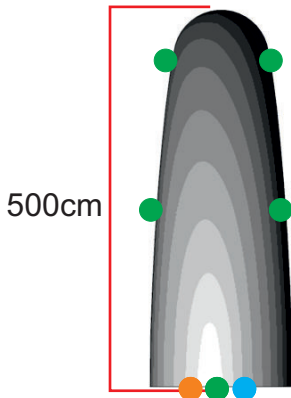

# Rainbow 1150

● Plywood base plate

● Attachment points

● Blower position

**Total transport weight: 83kg**

**Transport size inflatable: 80 x 70 x 40cm / 21kg**

**Transport size blower: 35 x 35 x 30cm / 5kg (2x)**

**Transport size baseplate: 185 x 20 x 5cm / 26kg (2x)**

**Blower: Airw250 - 230V / 300W**

**Additional info:**