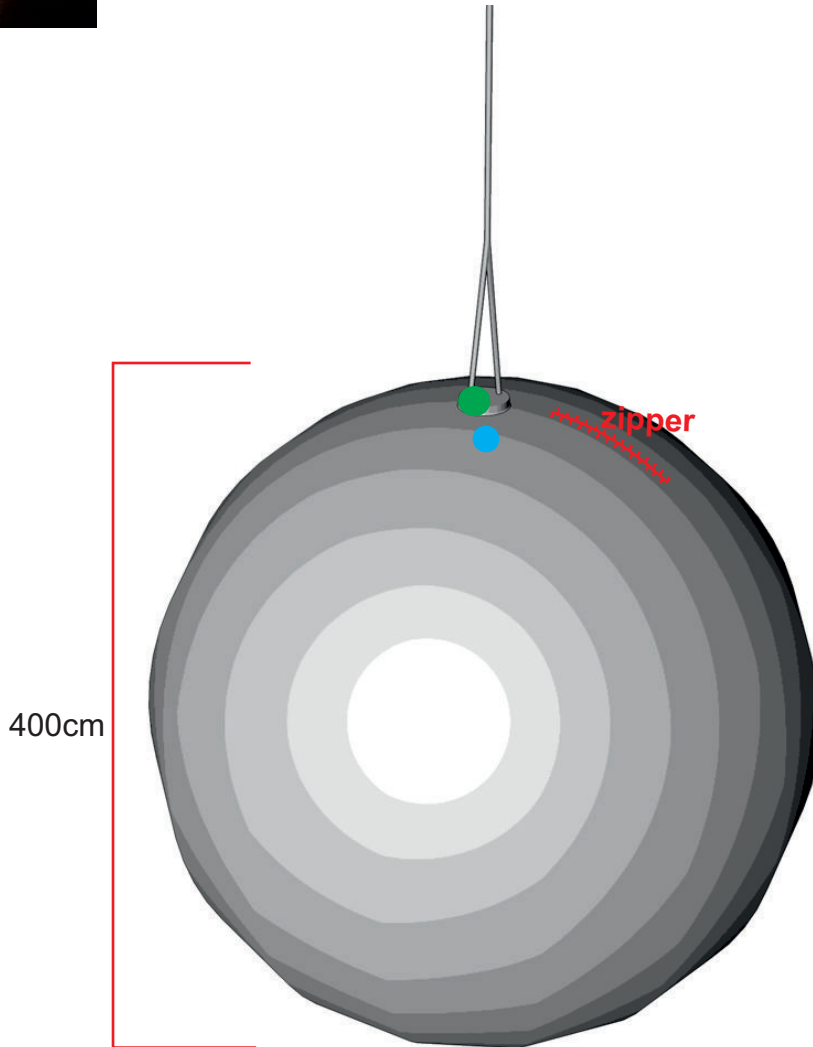

Earth 400

● Attachment points

● Blower position

Total transport weight: 18kg
Transport size inflatable: 50 x 50 x 40cm / 12kg
Transport size blower: 35 x 35 x 40cm / 6kg
Blower: Airw250Vc - 230V / 200W
Additional info: