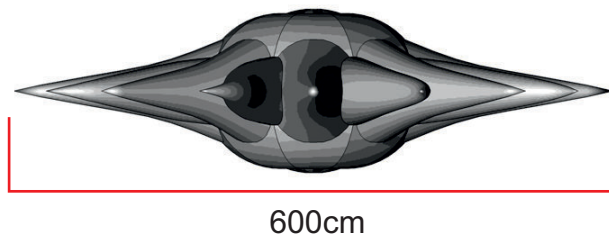

# Sun (with rays)

300cm

● Attachment points

● Blower position

**Total transport weight: 22kg**  
**Transport size inflatable: 90 x 60 x 40 cm / 15kg**  
**Transport size blower: 40 x 40 x 30cm / 7kg**  
**Blower: Airw315 - 230V / 300W**  
**Additional info:**