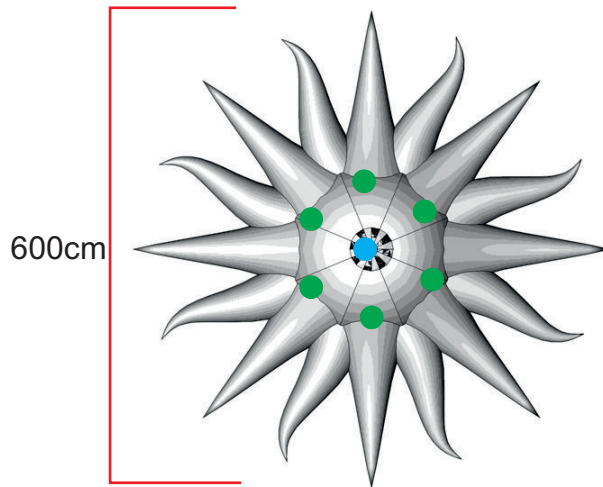

# Sun (with rays)

300cm

● Attachment points

● Blower position

**Total transport weight: 22kg**  
**Transport size inflatable: 90 x 60 x 40 cm / 15kg**  
**Transport size blower: 40 x 40 x 30cm / 7kg**  
**Blower: Airw315 - 230V / 300W**  
**Additional info:**