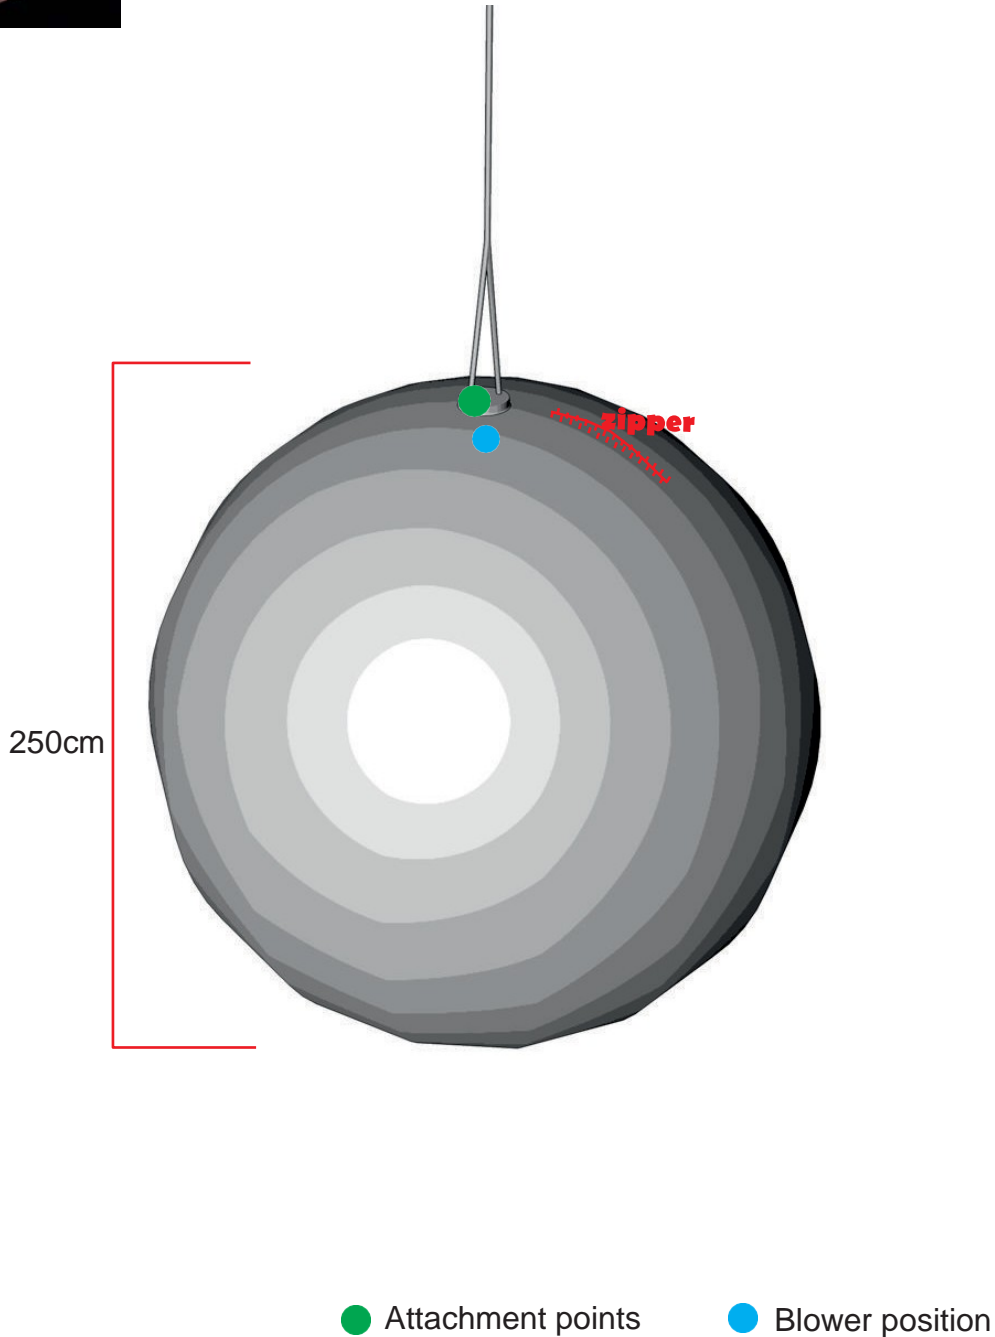

Jupiter

Total transport weight: 9kg
Transport size inflatable: 55 x 45 x 25cm / 3kg
Transport size blower: 35 x 35 x 40cm / 6kg
Blower: Airw250Vc - 230V / 200W
Additional info: