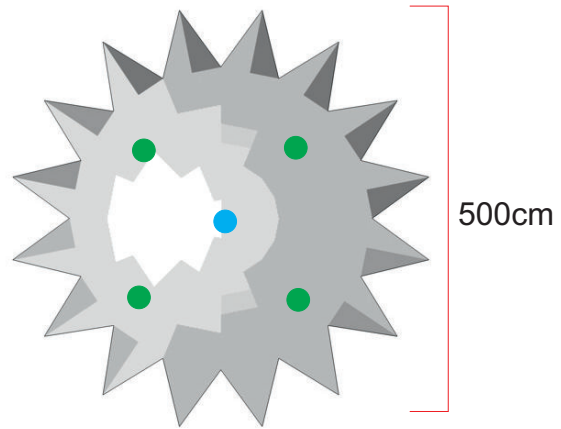

# Sun

● Attachment points      ● Blower position

**Total transport weight: 23kg**  
**Transport size inflatable: 45 x 80 x 80cm / 18kg**  
**Transport size blower: 35 x 35 x 35cm / 5kg**  
**Blower: Airw250V - 230V / 200W**  
**Additional info:**