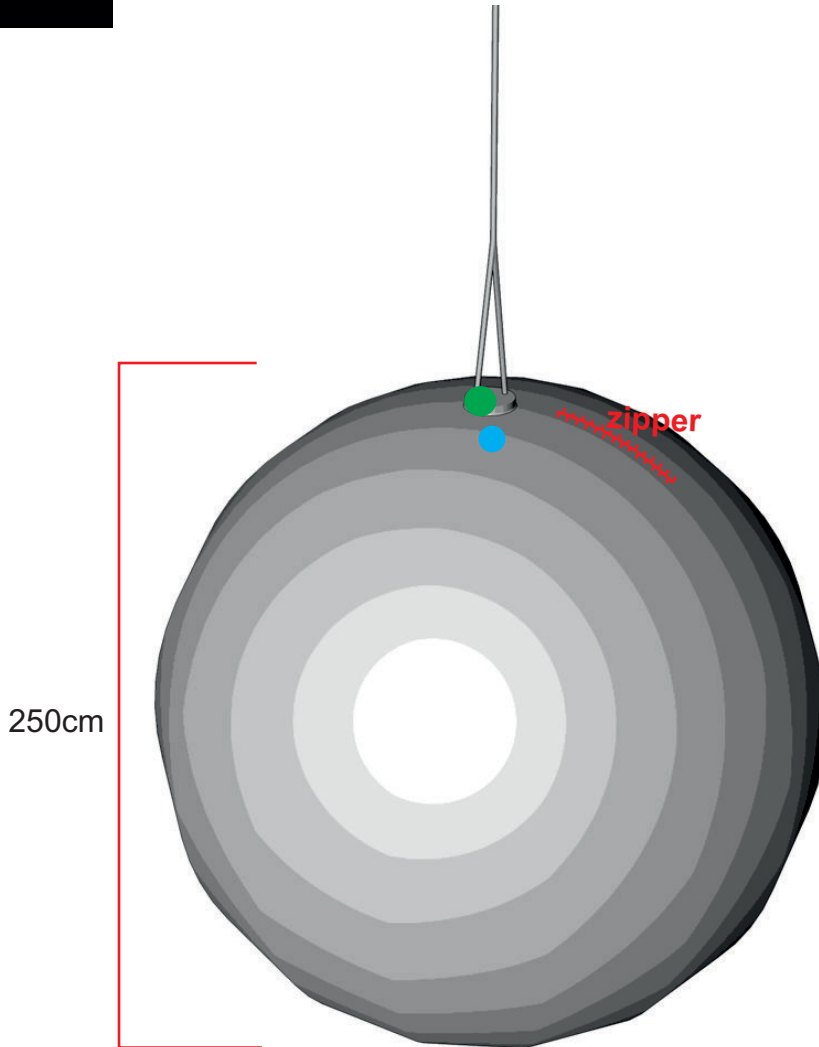

Moon 250

- Attachment points
- Blower position

Total transport weight: 11kg
Transport size inflatable: 80 x 60 x 30cm / 5kg
Transport size blower: 35 x 35 x 40cm / 6kg
Blower: Airw250Vc - 230V / 200W
Additional info: