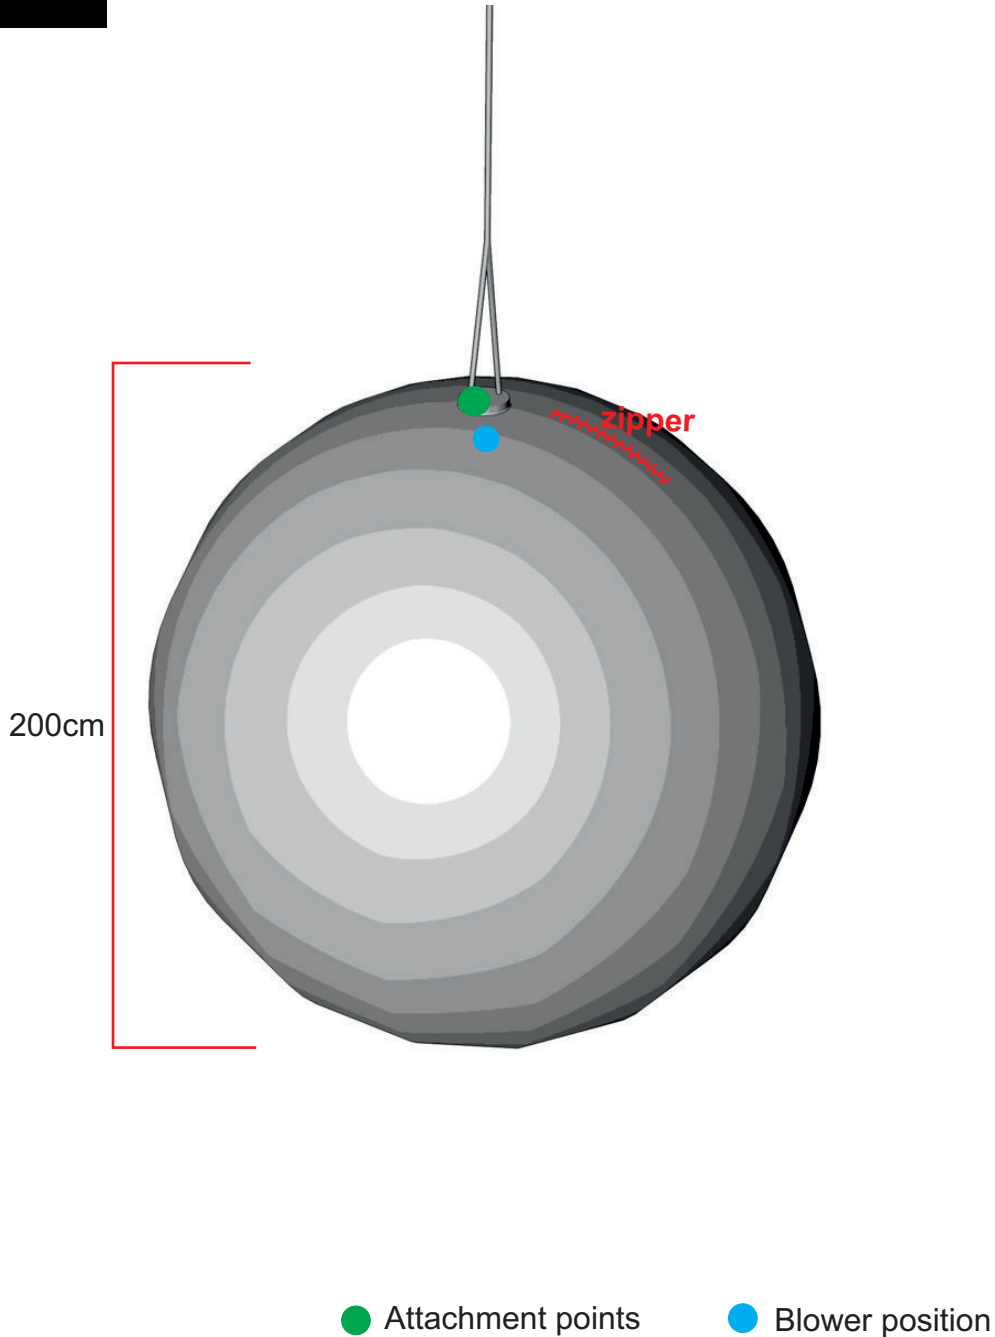

# Moon 200

**Total transport weight: 9kg**  
**Transport size inflatable: 55 x 45 x 25cm / 3kg**  
**Transport size blower: 35 x 35 x 40cm / 6kg**  
**Blower: Airw250Vc - 230V / 200W**  
**Additional info:**