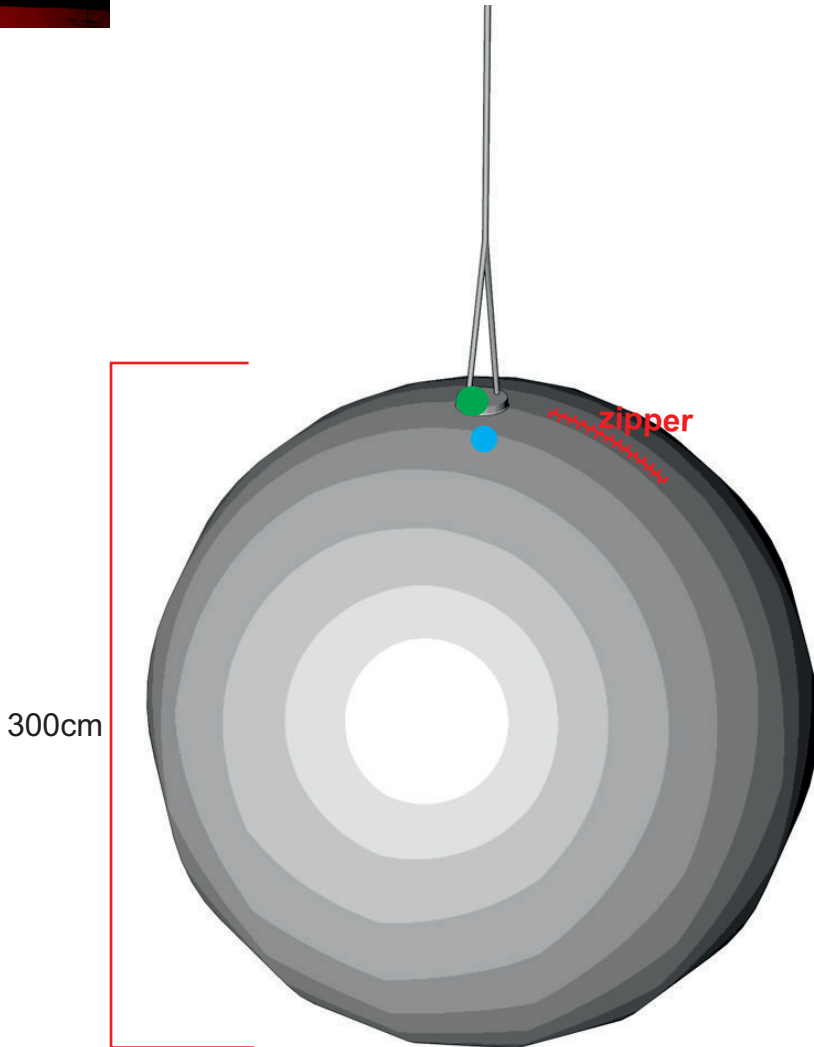

# Lavaball

● Attachment points

● Blower position

**Total transport weight: 15kg**  
**Transport size inflatable: 50 x 40 x 40cm / 9kg**  
**Transport size blower: 35 x 35 x 40cm / 6kg**  
**Blower: Airw250Vc - 230V / 200W**  
**Additional info:**