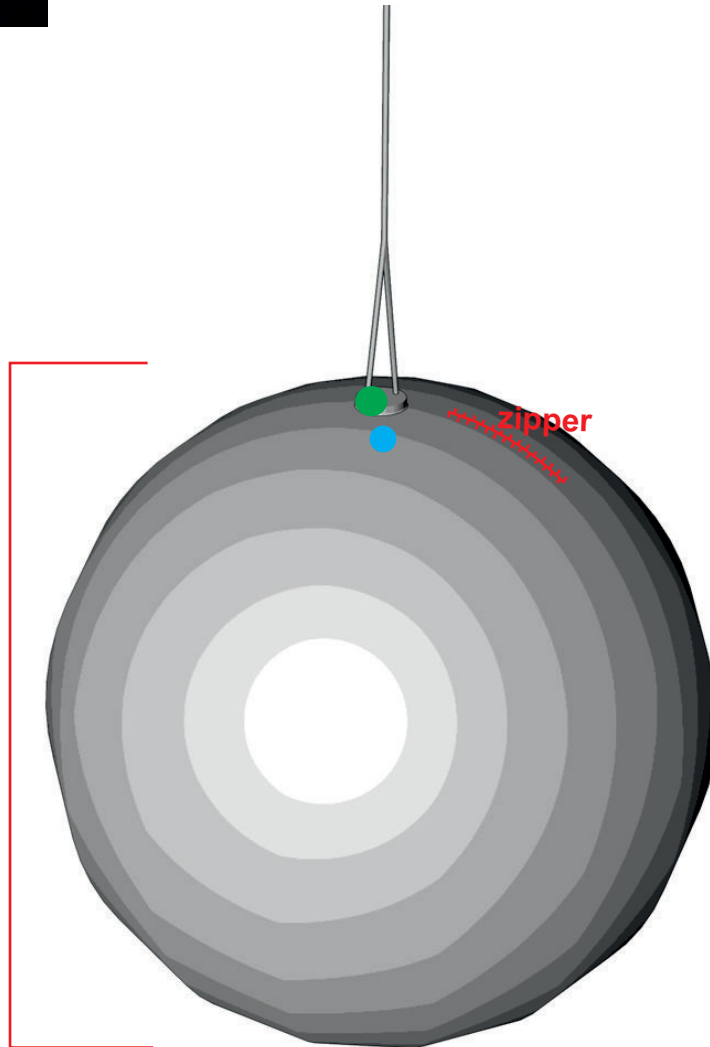

Earth 250

250cm

● Attachment points ● Blower position

Total transport weight: 11kg
Transport size inflatable: 80 x 60 x 30cm / 5kg
Transport size blower: 35 x 35 x 40cm / 6kg
Blower: Airw250Vc - 230V / 200W
Additional info: