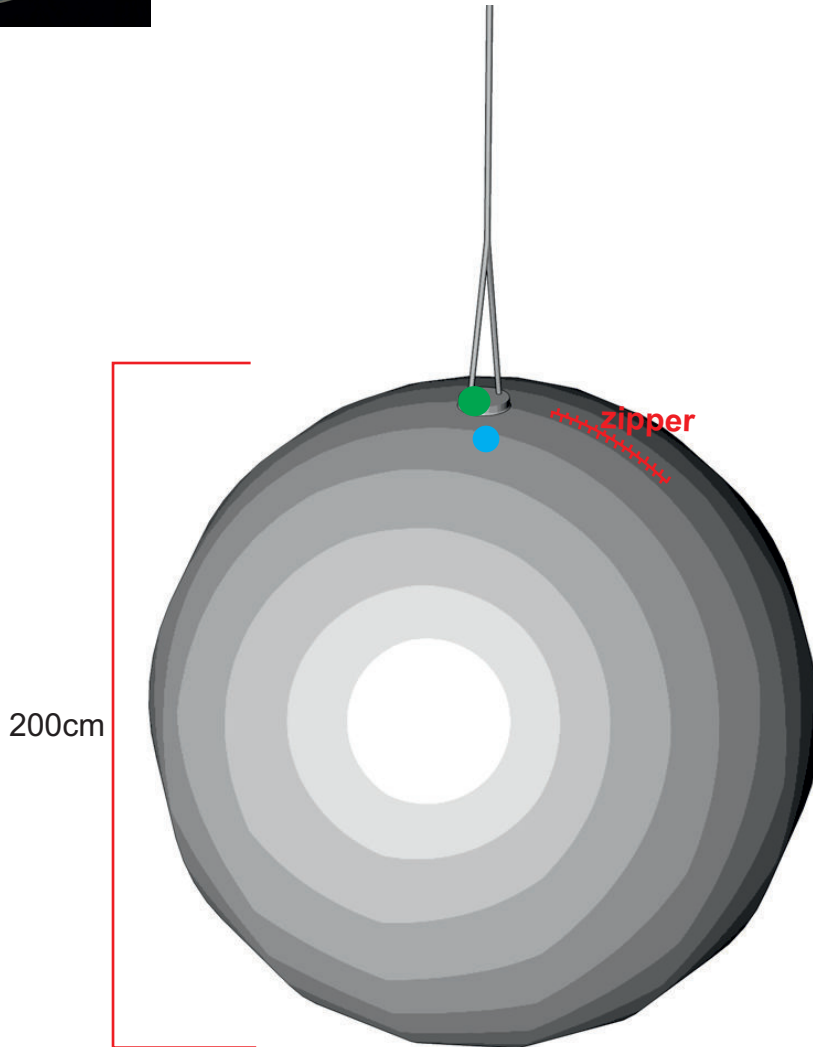

Earth 200

● Attachment points ● Blower position

Total transport weight: 9kg
Transport size inflatable: 55 x 45 x 25cm / 3kg
Transport size blower: 35 x 35 x 40cm / 6kg
Blower: Airw250Vc - 230V / 200W
Additional info: