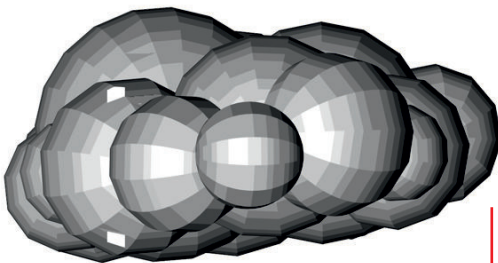

Cloud T5

Airworks Studio:
Bloemendalerweg 51
1382 KB Weesp
The Netherlands

Airworks Post address:
P.O. Box 11
1380 AA Weesp
The Netherlands

t +31 294 483 428
e info@airworks.nl
w airworks.nl
Airworks-inflatables

At Airworks we design and build inflatables
that don't actually look like inflatables. Air Works.
Inflatable Decor & Design

1460cm

1000cm

● Attachment points

● Blower position

Total transport weight: 103kg