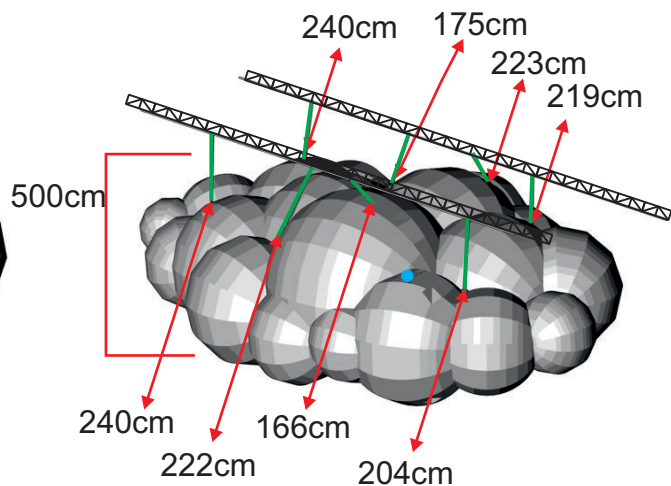

At Airworks we design and build inflatables
that don't actually look like inflatables. Air Works.
Inflatable Decor & Design

1460cm

1000cm

● Attachment points

● Blower position

Total transport weight: 103kg

Transport size inflatable: 140 x 110 x 60cm / 96kg

Transport size blower: 40 x 40 x 30cm / 7kg

Blower: Airw315Vc - 230V / 300W

Additional info: Requires Airworks personal to do the installation, please contact us for details