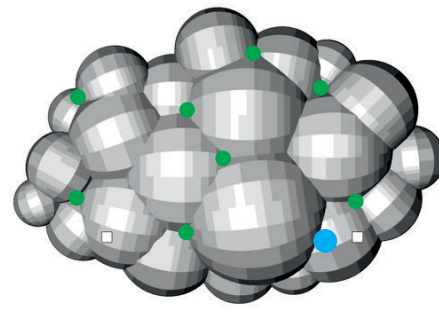

Cloud T5

Airworks Studio:
Bloemendalerweg 51
1382 KB Weesp
The Netherlands

Airworks Post address:
P.O. Box 11
1380 AA Weesp
The Netherlands

t +31 294 483 428
e info@airworks.nl
w airworks.nl
Airworks-inflatables

At Airworks we design and build inflatables
that don't actually look like inflatables. Air Works.
Inflatable Decor & Design

1460cm

1000cm

● Attachment points

● Blower position

Total transport weight: 103kg

Transport size inflatable: 140 x 110 x 60cm / 96kg

Transport size blower: 40 x 40 x 30cm / 7kg

Blower: Airw315Vc - 230V / 300W

Additional info: Requires Airworks personal to do the installation, please contact us for details