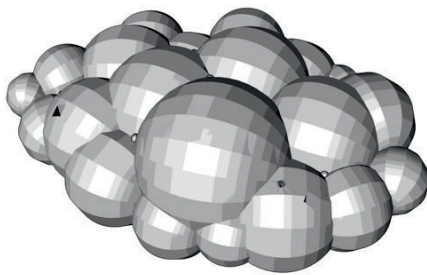

Cloud T5

Airworks Studio:
Bloemendalerweg 51
1382 KB Weesp
The Netherlands

Airworks Post address:
P.O. Box 11
1380 AA Weesp
The Netherlands

t +31 294 483 428
e info@airworks.nl
w airworks.nl
Airworks-inflatables

At Airworks we design and build inflatables
that don't actually look like inflatables. Air Works.
Inflatable Decor & Design

1460cm

1000cm

● Attachment points

● Blower position

Total transport weight: 103kg

Transport size inflatable: 140 x 110 x 60cm / 96kg

Transport size blower: 40 x 40 x 30cm / 7kg

Blower: Airw315Vc - 230V / 300W

Additional info: Requires Airworks personal to do the installation, please contact us for details