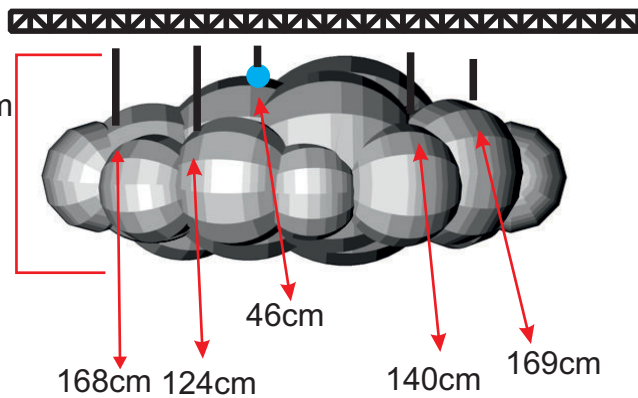

At Airworks we design and build inflatables that don't actually look like inflatables. Air Works.  
**Inflatable Decor & Design**

● Attachment points      ● Blower position

**Total transport weight: 42kg**  
**Transport size inflatable: 120 x 75 x 80cm / 35kg**  
**Transport size blower: 40 x 40 x 30cm / 7kg**  
**Blower: Airw315 - 230V / 300W**  
**Additional info: Requires Airworks personal to do the installation, please contact us for details**