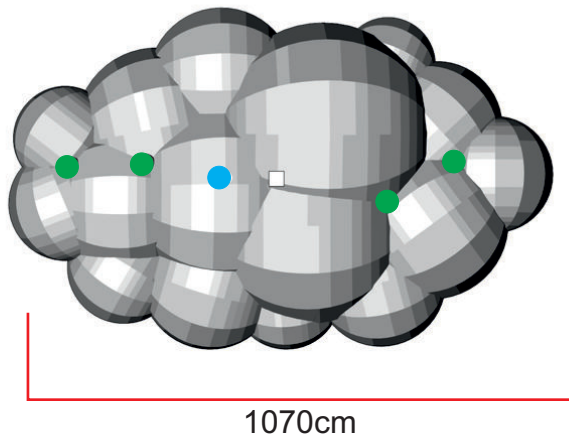

# Cloud T4

Airworks Studio:  
Bloemendalerweg 51  
1382 KB Weesp  
The Netherlands

Airworks Post address:  
P.O. Box 11  
1380 AA Weesp  
The Netherlands

t +31 294 483 428  
e info@airworks.nl  
w airworks.nl  
Airworks-inflatables

At Airworks we design and build inflatables that don't actually look like inflatables. Air Works.  
**Inflatable Decor & Design**

● Attachment points      ● Blower position

**Total transport weight: 42kg**  
**Transport size inflatable: 120 x 75 x 80cm / 35kg**  
**Transport size blower: 40 x 40 x 30cm / 7kg**  
**Blower: Airw315 - 230V / 300W**  
**Additional info: Requires Airworks personal to do the installation, please contact us for details**