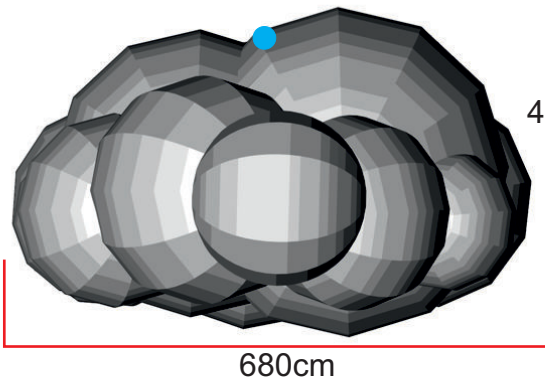

At Airworks we design and build inflatables that don't actually look like inflatables. Air Works.  
**Inflatable Decor & Design**

● Attachment points      ● Blower position

**Total transport weight: 42kg**  
**Transport size inflatable: 120 x 75 x 80cm / 35kg**  
**Transport size blower: 40 x 40 x 30cm / 7kg**  
**Blower: Airw315 - 230V / 300W**  
**Additional info: Requires Airworks personal to do the installation, please contact us for details**