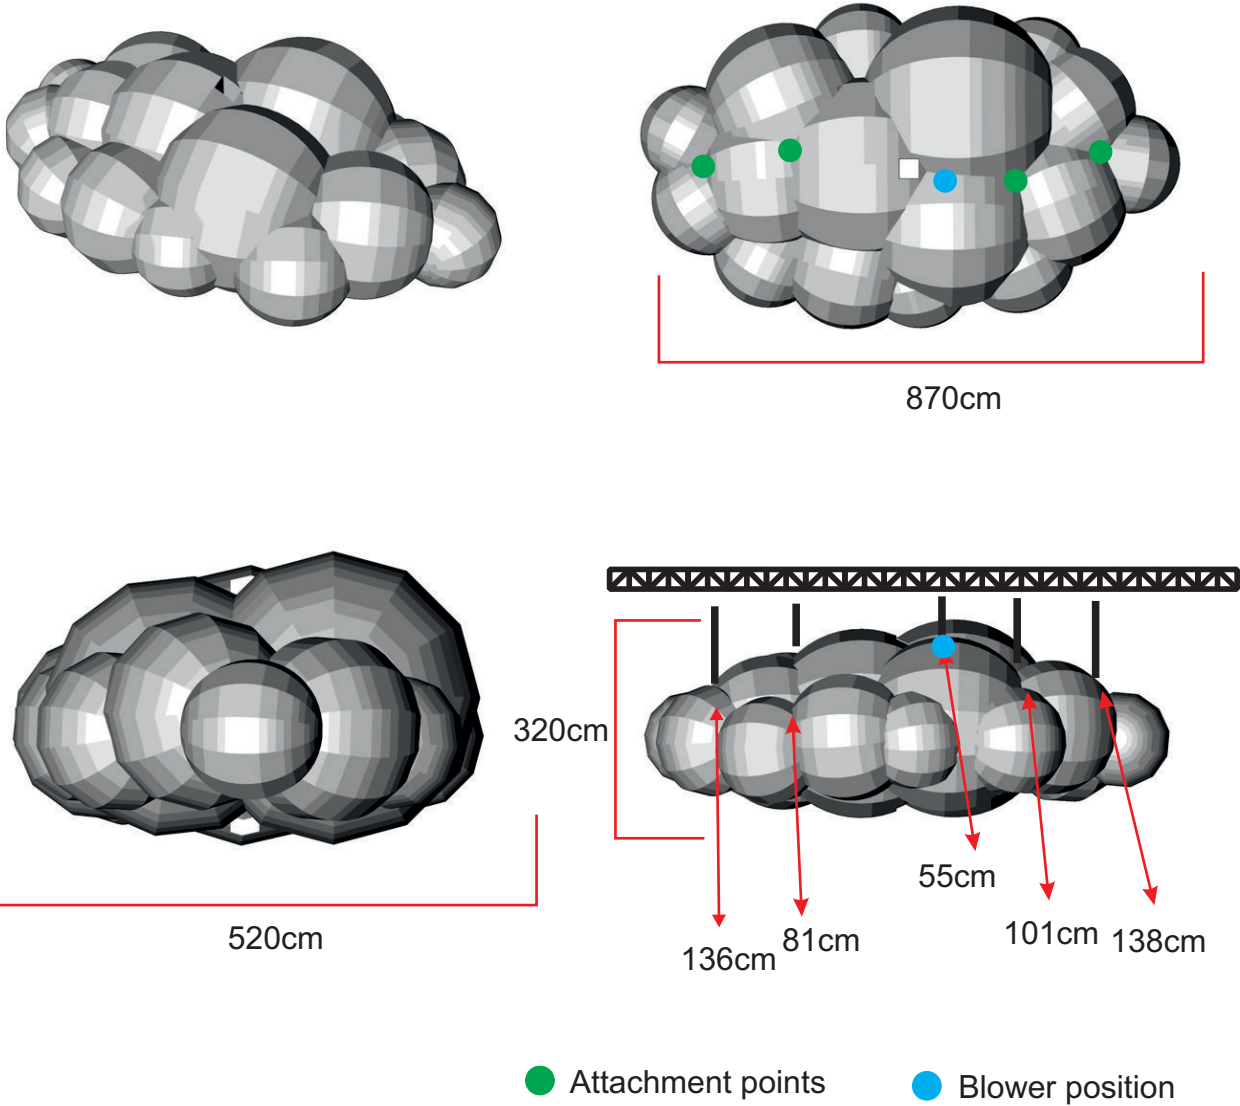

# Cloud T3

Airworks Studio:  
Bloemendalerweg 51  
1382 KB Weesp  
The Netherlands

Airworks Post address:  
P.O. Box 11  
1380 AA Weesp  
The Netherlands

t +31 294 483 428  
e info@airworks.nl  
w airworks.nl  
Airworks-inflatables

At Airworks we design and build inflatables that don't actually look like inflatables. Air Works.  
**Inflatable Decor & Design**

**Total transport weight: 20kg**  
**Transport size inflatable: 100 x 70 x 90cm / 14kg**  
**Transport size blower: 35 x 35 x 40cm / 6kg**  
**Blower: Airw250Vc - 230V / 200W**  
**Additional info: Requires Airworks personal to do the installation, please contact us for details**