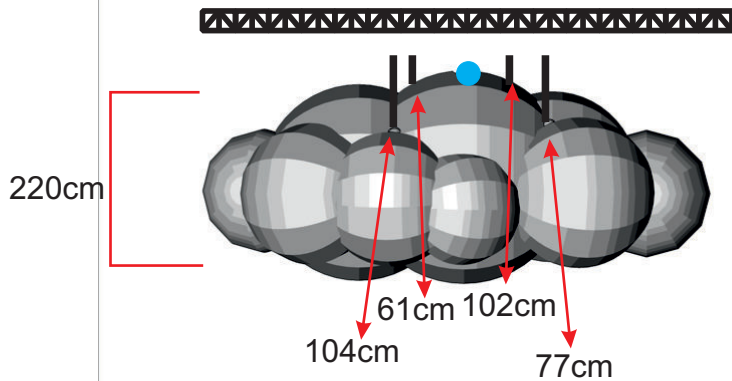

At Airworks we design and build inflatables
that don't actually look like inflatables. Air Works.
Inflatable Decor & Design

● Attachment points ● Blower position

Total transport weight: 14kg
Transport size inflatable: 70 x 50 x 50cm / 8kg
Transport size blower: 35 x 35 x 40cm / 6kg
Blower: Airw250Vc - 230V / 200W
Additional info: