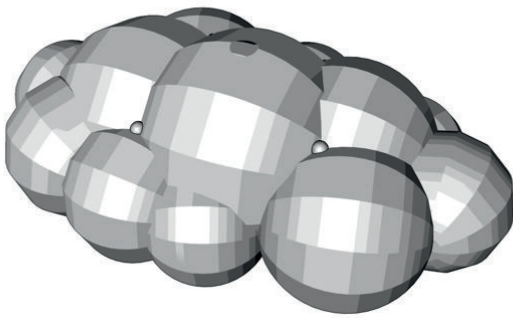

Cloud T2

Airworks Studio:
Bloemendalerweg 51
1382 KB Weesp
The Netherlands

Airworks Post address:
P.O. Box 11
1380 AA Weesp
The Netherlands

t +31 294 483 428
e info@airworks.nl
w airworks.nl
i Airworks-inflatables

At Airworks we design and build inflatables
that don't actually look like inflatables. Air Works.
Inflatable Decor & Design

● Attachment points ● Blower position

Total transport weight: 14kg
Transport size inflatable: 70 x 50 x 50cm / 8kg
Transport size blower: 35 x 35 x 40cm / 6kg
Blower: Airw250Vc - 230V / 200W
Additional info: