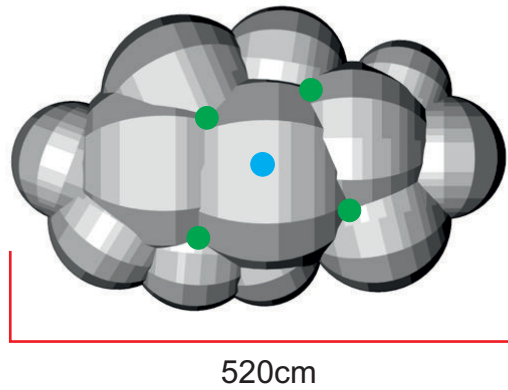

At Airworks we design and build inflatables
that don't actually look like inflatables. Air Works.
Inflatable Decor & Design

● Attachment points ● Blower position

Total transport weight: 14kg
Transport size inflatable: 70 x 50 x 50cm / 8kg
Transport size blower: 35 x 35 x 40cm / 6kg
Blower: Airw250Vc - 230V / 200W
Additional info: