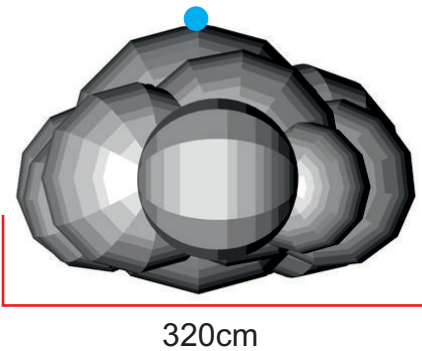

At Airworks we design and build inflatables
that don't actually look like inflatables. Air Works.
Inflatable Decor & Design

● Attachment points ● Blower position

Total transport weight: 14kg
Transport size inflatable: 70 x 50 x 50cm / 8kg
Transport size blower: 35 x 35 x 40cm / 6kg
Blower: Airw250Vc - 230V / 200W
Additional info: