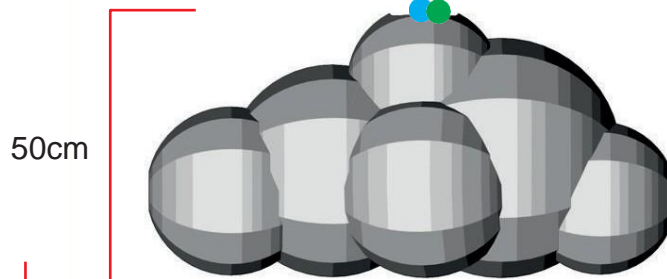

# Cloud T1

100cm

50cm

50cm

● Attachment points

● Blower position

**Total transport weight: 8kg**  
**Transport size inflatable: 45 x 50 x 15cm / 2kg**  
**Transport size blower: 35 x 35 x 40cm / 6kg**  
**Blower: Airw250Vc - 230V / 200W**  
**Additional info:**