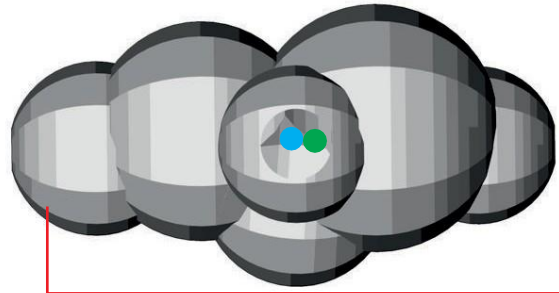

# Cloud T1

100cm

50cm

50cm

● Attachment points

● Blower position

**Total transport weight: 8kg**  
**Transport size inflatable: 45 x 50 x 15cm / 2kg**  
**Transport size blower: 35 x 35 x 40cm / 6kg**  
**Blower: Airw250Vc - 230V / 200W**  
**Additional info:**