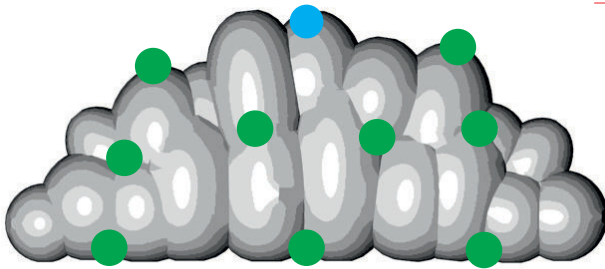

Cloud F1

800cm

340cm

160cm

● Attachment points

● Blower position

Total transport weight: 26kg
Transport size inflatable: 50 x 50 x 70cm / 20kg
Transport size blower: 35 x 35 x 40cm / 6kg
Blower: Airw250Vc - 230V / 200W
Additional info: