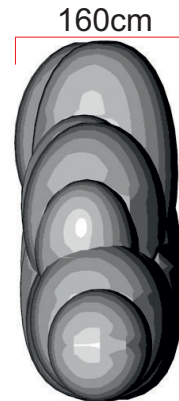

Cloud F1

800cm

340cm

160cm

● Attachment points

● Blower position

Total transport weight: 26kg
Transport size inflatable: 50 x 50 x 70cm / 20kg
Transport size blower: 35 x 35 x 40cm / 6kg
Blower: Airw250Vc - 230V / 200W
Additional info: