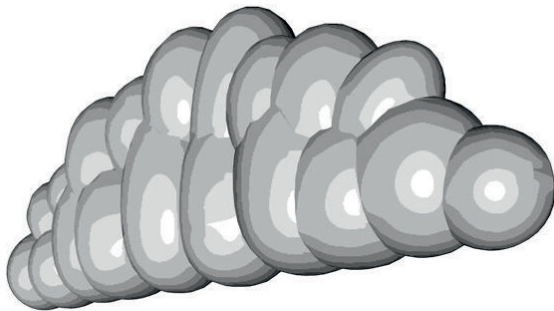

Cloud F1

800cm

340cm

160cm

● Attachment points

● Blower position

Total transport weight: 26kg
Transport size inflatable: 50 x 50 x 70cm / 20kg
Transport size blower: 35 x 35 x 40cm / 6kg
Blower: Airw250Vc - 230V / 200W
Additional info: