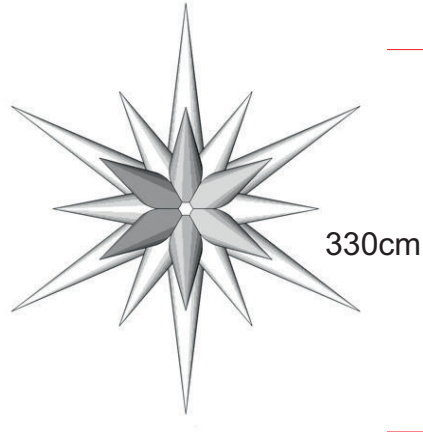

Christmas Star

● Attachment points ● Blower position

Total transport weight: 9kg
Transport size inflatable: 35 x 50 x 30cm / 3kg
Transport size blower: 35 x 35 x 40cm / 6kg
Blower: Airw250Vcl - 230V / 200W
Additional info: