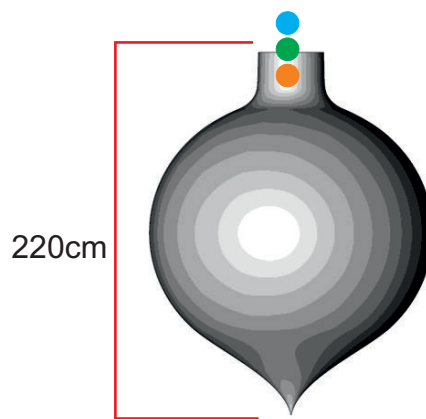

# Christmas baubles

● Plywood base plate

● Attachment points

● Blower position

**Total transport weight: 8kg**  
**Transport size inflatable: 30 x 40 x 30cm / 3kg**  
**Transport size blower: 35 x 35 x 30cm / 5kg**  
**Blower: Airw250Vcl - 220V / 300W**  
**Additional info:**