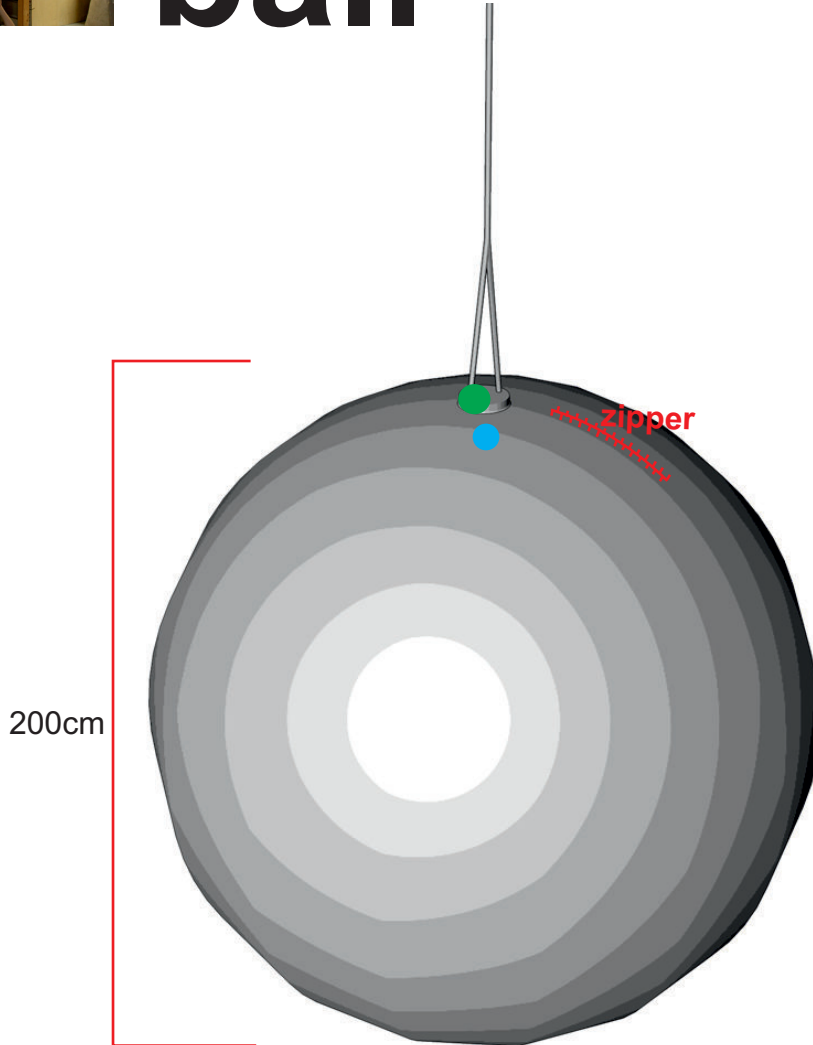

Chrome ball

● Attachment points ● Blower position

Total transport weight: 9kg
Transport size inflatable: 55 x 45 x 25cm / 3kg
Transport size blower: 35 x 35 x 40cm / 6kg
Blower: Airw250Vc - 230V / 200W
Additional info: For inside use only