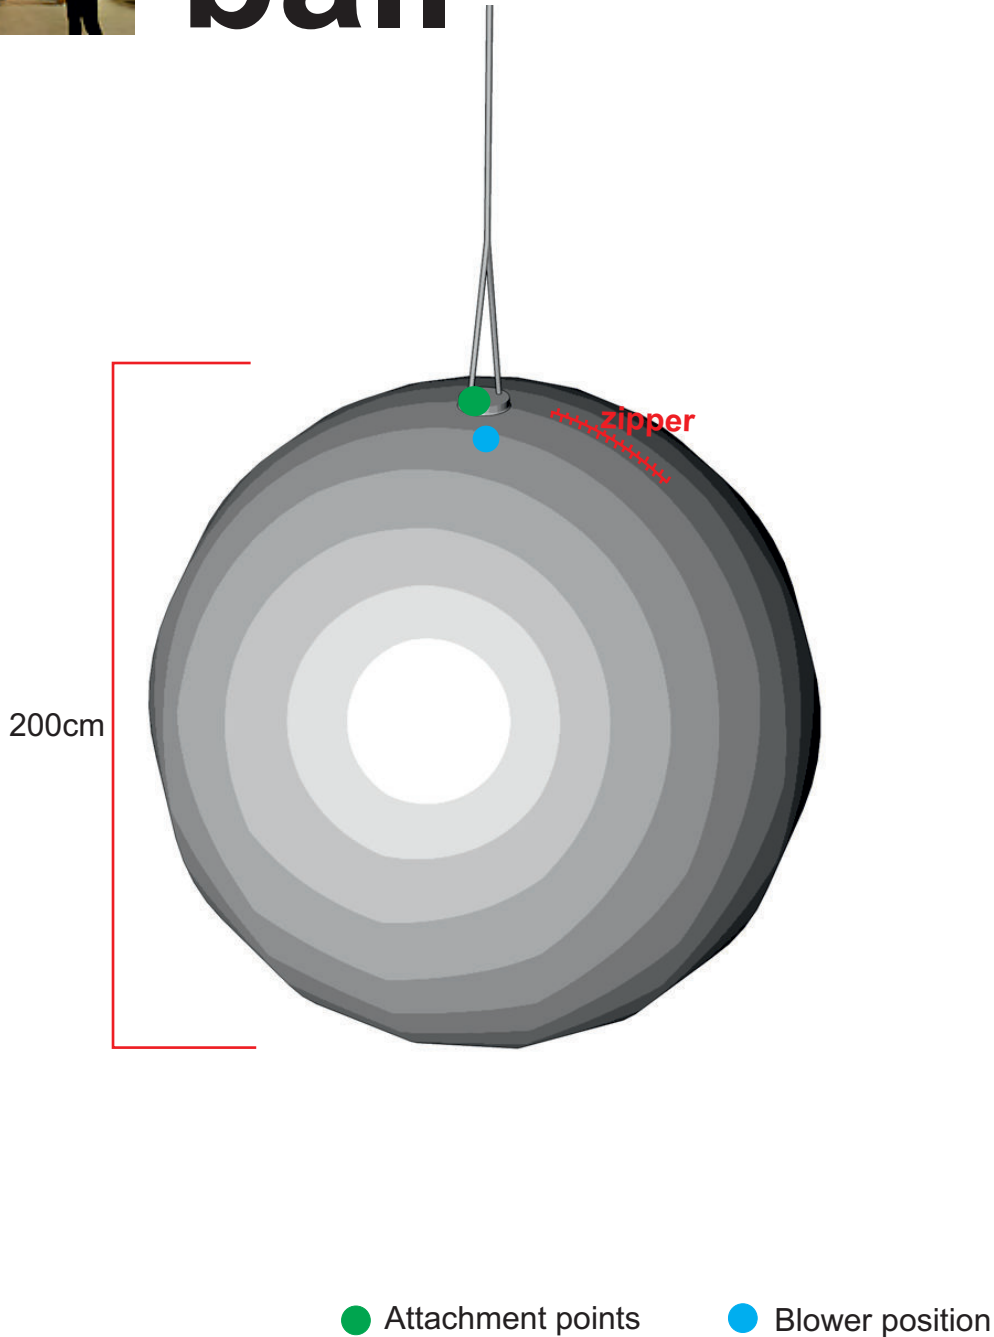

# Aluminium ball

**Total transport weight: 9kg**  
**Transport size inflatable: 55 x 45 x 25cm / 3kg**  
**Transport size blower: 35 x 35 x 40cm / 6kg**  
**Blower: Airw250Vc - 230V / 200W**  
**Additional info:**