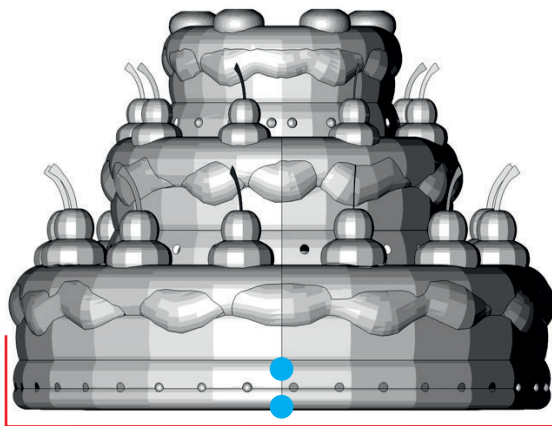

# Epic pink cake deluxe

620cm

620cm

450cm

● Attachment points      ● Blower position

**Total transport weight: 96kg**  
**Transport size inflatable: 90 x 155 x 105cm / 82kg**  
**Transport size blower: 40 x 40 x 30cm / 7kg (2x)**  
**Blower: Airw315 - 230V / 300W**  
**Additional info:**