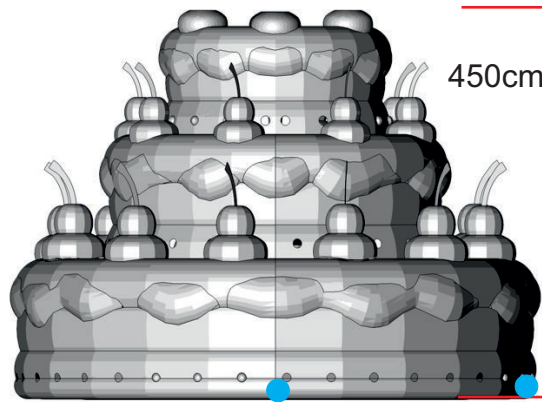

# Epic pink cake deluxe

620cm

620cm

450cm

● Attachment points      ● Blower position

**Total transport weight: 96kg**  
**Transport size inflatable: 90 x 155 x 105cm / 82kg**  
**Transport size blower: 40 x 40 x 30cm / 7kg (2x)**  
**Blower: Airw315 - 230V / 300W**  
**Additional info:**