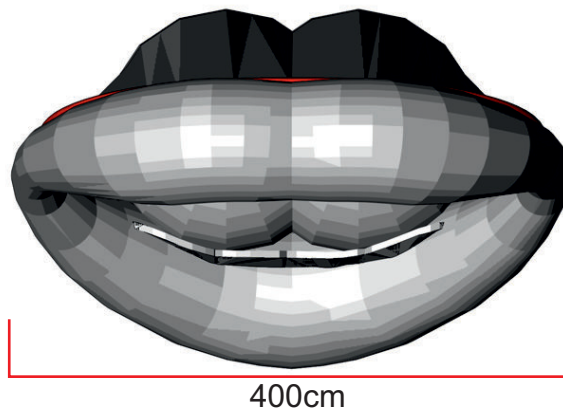

Singing Mouth

● Attachment points ● Blower position

Total transport weight: 57kg

Transport size inflatable: 480 x 270 x 470cm / 34kg

Transport size blower: 35 x 35 x 35cm / 5kg (2x)

Transport size pipes: 150 x 5cm / 3kg (2x)

Blower: Airw250V - 230V / 200W

Additional info: Semicircular aluminum pipe is running around the back acting as main pick-up point, requires a 3m truss to be suspended