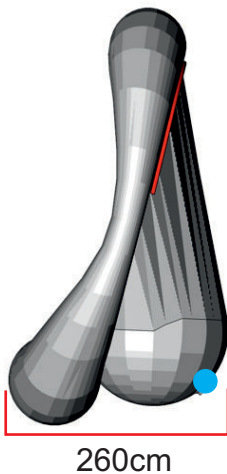

Singing Mouth

● Attachment points ● Blower position

Total transport weight: 57kg

Transport size inflatable: 480 x 270 x 470cm / 34kg

Transport size blower: 35 x 35 x 35cm / 5kg (2x)

Transport size pipes: 150 x 5cm / 3kg (2x)

Blower: Airw250V - 230V / 200W

Additional info: Semicircular aluminum pipe is running around the back acting as main pick-up point, requires a 3m truss to be suspended