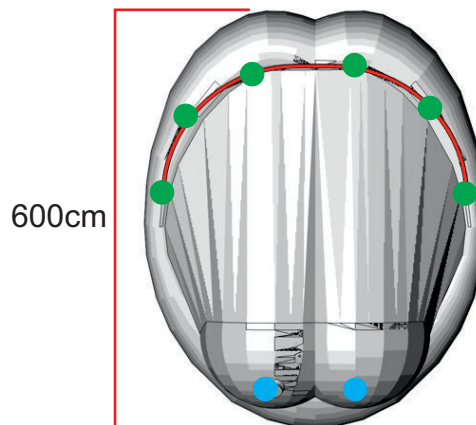

Singing Mouth

● Attachment points ● Blower position

Total transport weight: 57kg

Transport size inflatable: 480 x 270 x 470cm / 34kg

Transport size blower: 35 x 35 x 35cm / 5kg (2x)

Transport size pipes: 150 x 5cm / 3kg (2x)

Blower: Airw250V - 230V / 200W

Additional info: Semicircular aluminum pipe is running around the back acting as main pick-up point, requires a 3m truss to be suspended