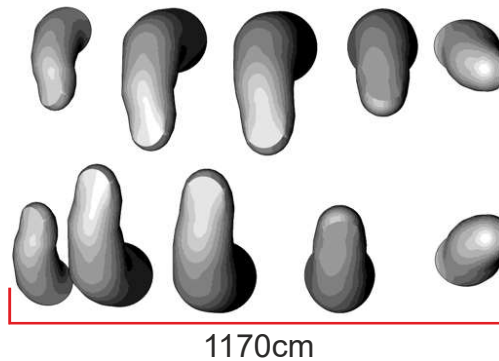

Giant Fingers

Airworks Studio:
Bloemendalerweg 51
1382 KB Weesp
The Netherlands

Airworks Post address:
P.O. Box 11
1380 AA Weesp
The Netherlands

t +31 294 483 428
e info@airworks.nl
w airworks.nl
Airworks-Inflatables

At Airworks we design and build inflatables that don't actually look like inflatables. Air Works.
Inflatable Decor & Design

- Plywood base plate
- Attachment points
- Blower position

Total transport weight: 410kg
Transport size inflatables: 135 x 90 x 100cm / 160kg
Transport size blowers: 40 x 40 x 30cm / 7kg (10x)
Transport size baseplates: 180 x 180 x 85cm / 180kg
Blower: Airw315 - 230V / 300W or Airw315 - 115V / 4Amp
Additional info: 10 separate fingers