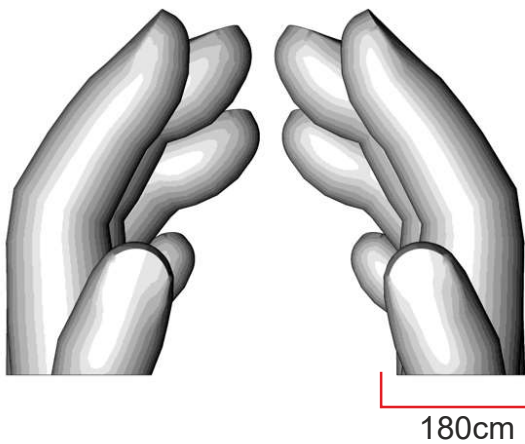

Giant Fingers

Airworks Studio:
Bloemendalerweg 51
1382 KB Weesp
The Netherlands

Airworks Post address:
P.O. Box 11
1380 AA Weesp
The Netherlands

t +31 294 483 428
e info@airworks.nl
w airworks.nl
Airworks-Inflatables

At Airworks we design and build inflatables that don't actually look like inflatables. Air Works.
Inflatable Decor & Design

- Plywood base plate
- Attachment points
- Blower position

Total transport weight: 410kg
Transport size inflatables: 135 x 90 x 100cm / 160kg
Transport size blowers: 40 x 40 x 30cm / 7kg (10x)
Transport size baseplates: 180 x 180 x 85cm / 180kg
Blower: Airw315 - 230V / 300W or Airw315 - 115V / 4Amp
Additional info: 10 separate fingers