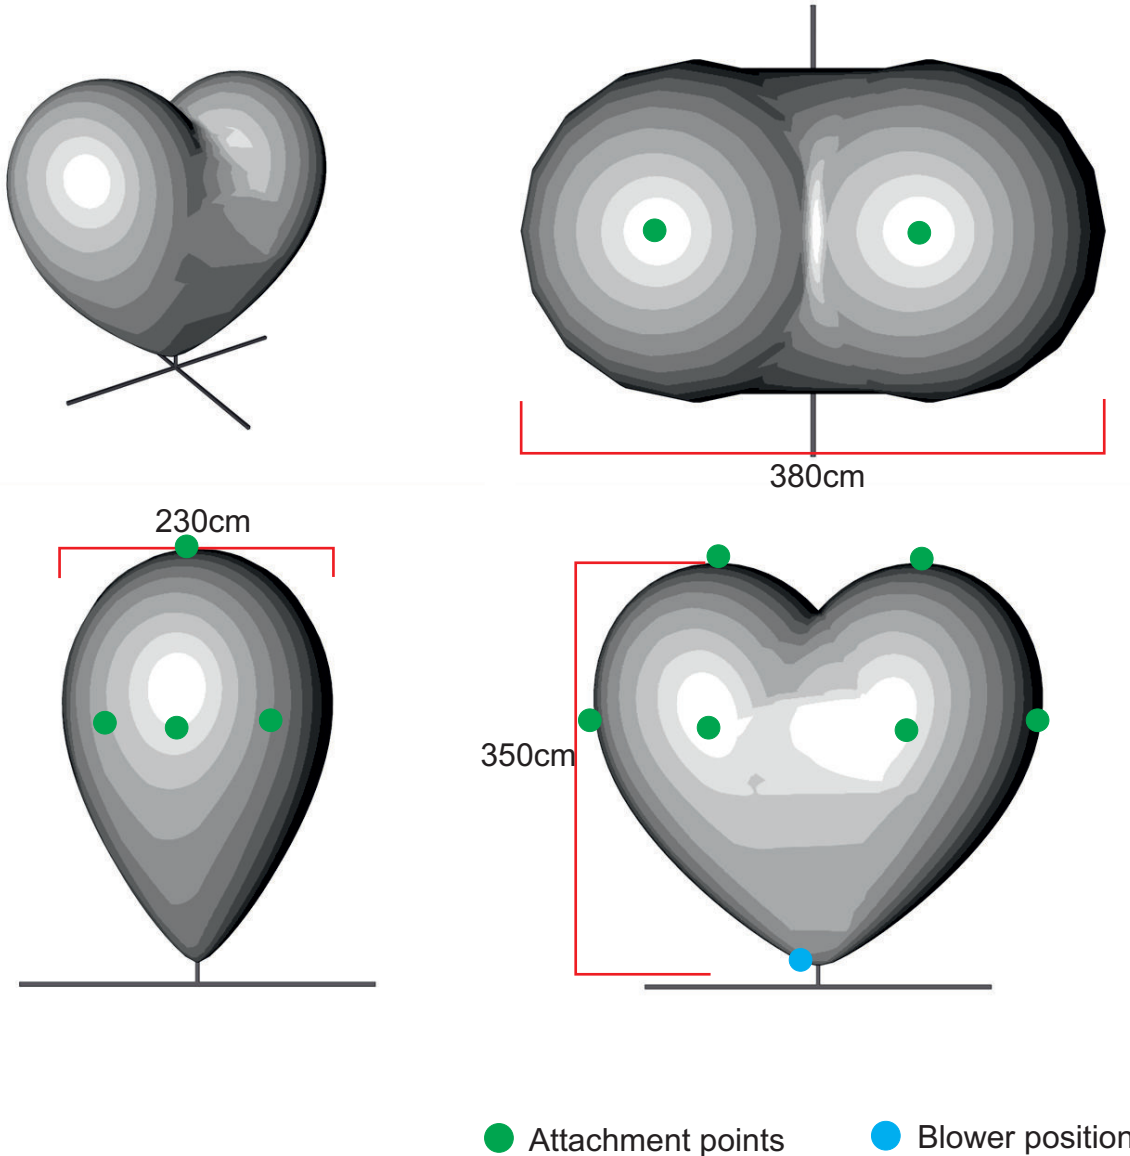

Satin heart

Total transport weight: 32kg

Transport size inflatable: 380 x 230 x 350cm / 17kg

Transport size blower: 35 x 35 x 35cm / 5kg

Transport size baseframe: 155 x 25 x 5cm / 10kg

Blower: Airw250 - 230V / 200W

Additional info: Possibility to hang or mount on a steel base frame