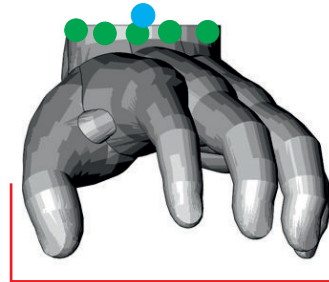

At Airworks we design and build inflatables that don't actually look like inflatables. Air Works.
Inflatable Decor & Design

350cm

270cm

500cm

● Attachment points ● Blower position

Total transport weight: 110kg

Transport size inflatable: 115 x 70 x 70cm / 34kg

Transport size blower: 40 x 40 x 30cm / 7kg (2x)

Transport size ring: 10 x 25 x 5 cm / 9kg

Blower: Airw315V - 230V / 300W

Additional info: Has an aluminum ring at the wrist, that can be attached to a truss or scaffolding construction