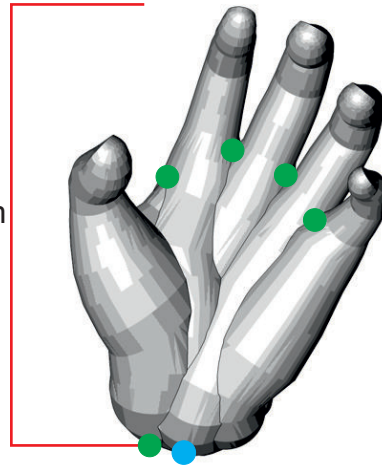

At Airworks we design and build inflatables that don't actually look like inflatables. Air Works.
Inflatable Decor & Design

350cm

270cm

500cm

● Attachment points ● Blower position

Total transport weight: 110kg

Transport size inflatable: 115 x 70 x 70cm / 34kg

Transport size blower: 40 x 40 x 30cm / 7kg (2x)

Transport size ring: 10 x 25 x 5 cm / 9kg

Blower: Airw315V - 230V / 300W

Additional info: Has an aluminum ring at the wrist, that can be attached to a truss or scaffolding construction