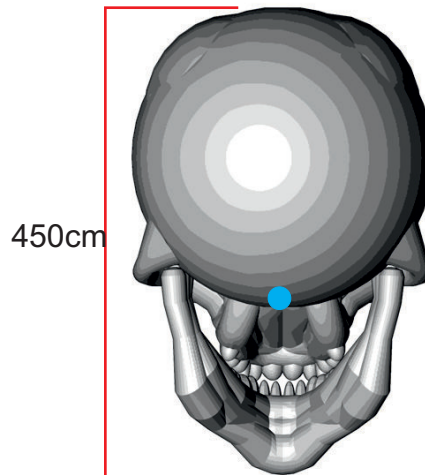

Skull

● Attachment points ● Blower position

Total transport weight: 31kg
Transport size inflatable: 70 x 70 x 80cm / 24kg
Transport size blower: 40 x 40 x 30cm / 7kg
Blower: Airw315 - 230V / 300W
Additional info: Moving jaw and red lighted eyes