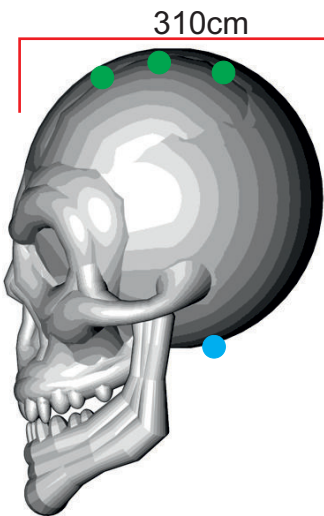

Skull

● Attachment points ● Blower position

Total transport weight: 31kg
Transport size inflatable: 70 x 70 x 80cm / 24kg
Transport size blower: 40 x 40 x 30cm / 7kg
Blower: Airw315 - 230V / 300W
Additional info: Moving jaw and red lighted eyes