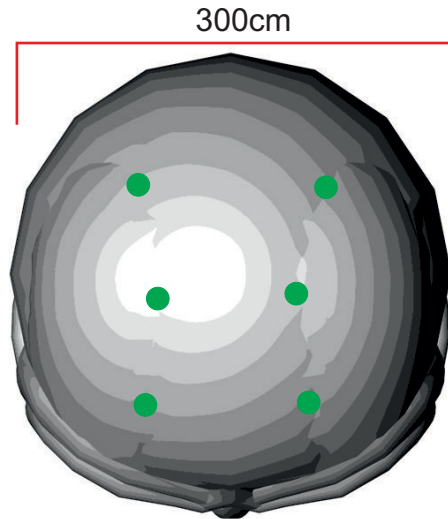

Skull

● Attachment points ● Blower position

Total transport weight: 31kg
Transport size inflatable: 70 x 70 x 80cm / 24kg
Transport size blower: 40 x 40 x 30cm / 7kg
Blower: Airw315 - 230V / 300W
Additional info: Moving jaw and red lighted eyes