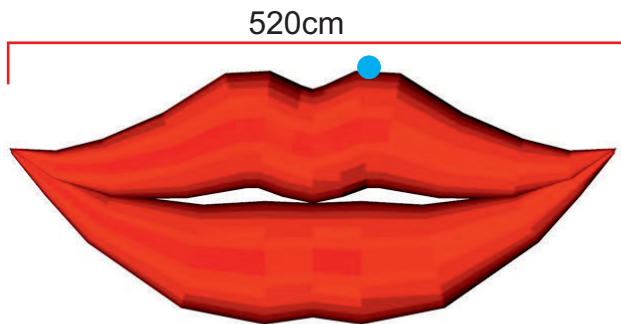

Smiling Mouth

● Attachment points

● Blower position

Total transport weight: 11kg
Transport size inflatable: 80 x 50 x 50cm / 6kg
Transport size blower: 35 x 35 x 35cm / 5kg
Blower: Airw250V - 230V / 200W
Additional info: