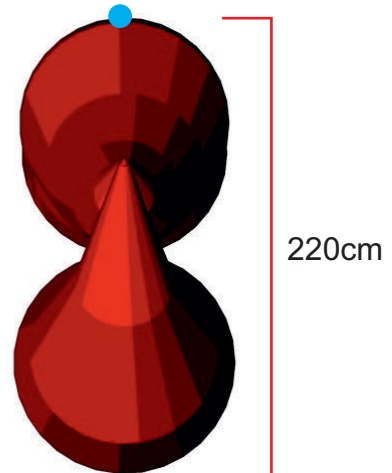

Smiling Mouth

● Attachment points

● Blower position

Total transport weight: 11kg
Transport size inflatable: 80 x 50 x 50cm / 6kg
Transport size blower: 35 x 35 x 35cm / 5kg
Blower: Airw250V - 230V / 200W
Additional info: