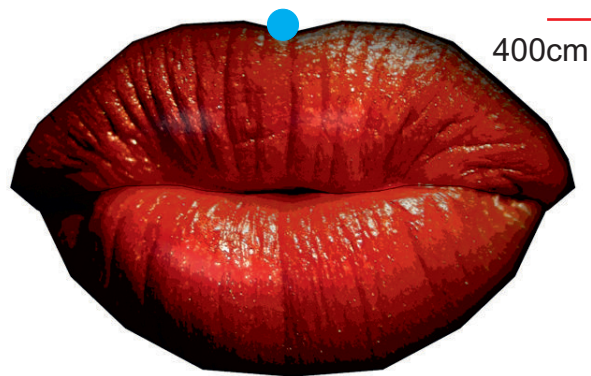

Luscious lips 600

● Attachment points ● Blower position

Total transport weight: 19kg
Transport size inflatable: 100 x 50 x 60cm / 14kg
Transport size blower: 35 x 35 x 35cm / 5kg
Blower: Airw250V - 230V / 200W
Additional info: