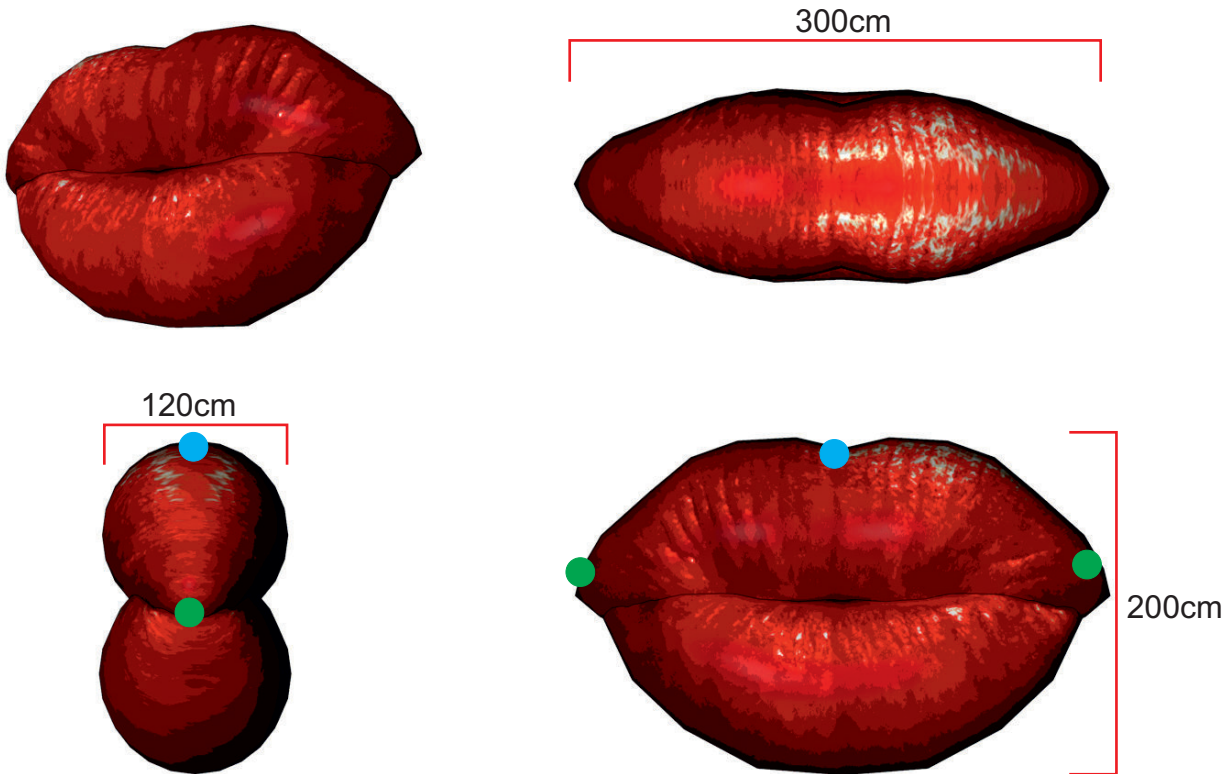

Luscious lips 300

● Attachment points ● Blower position

Total transport weight: 9kg
Transport size inflatable: 80 x 55 x 20cm / 4kg
Transport size blower: 35 x 35 x 35cm / 5kg
Blower: Airw250V - 230V / 200W
Additional info: