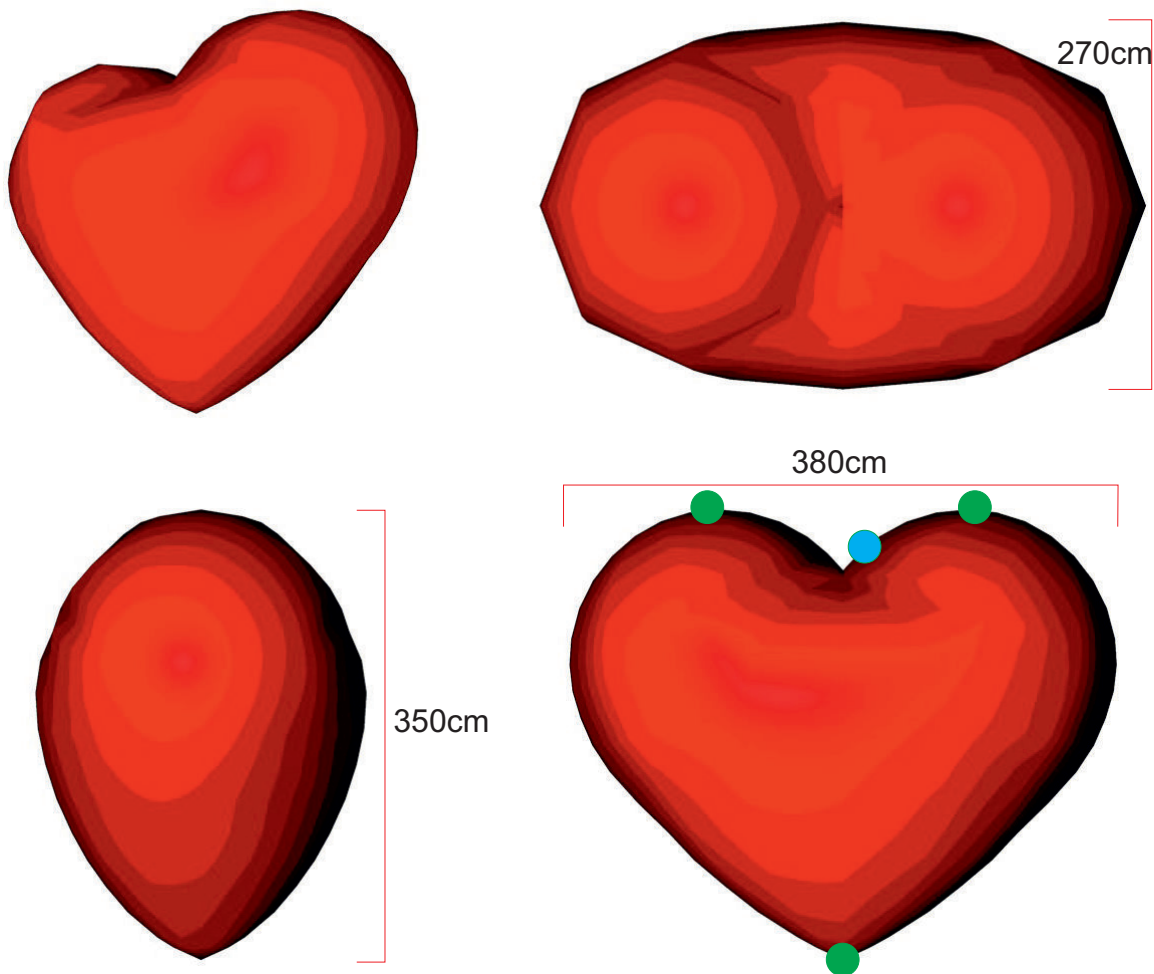

Big heart

350

● Attachment points ● Blower position

Total transport weight: 16kg
Transport size inflatable: 40 x 40 x 100cm / 10kg
Transport size blower: 35 x 35 x 40cm / 6kg
Blower: Airw250Vc - 230V / 200W
Additional info: