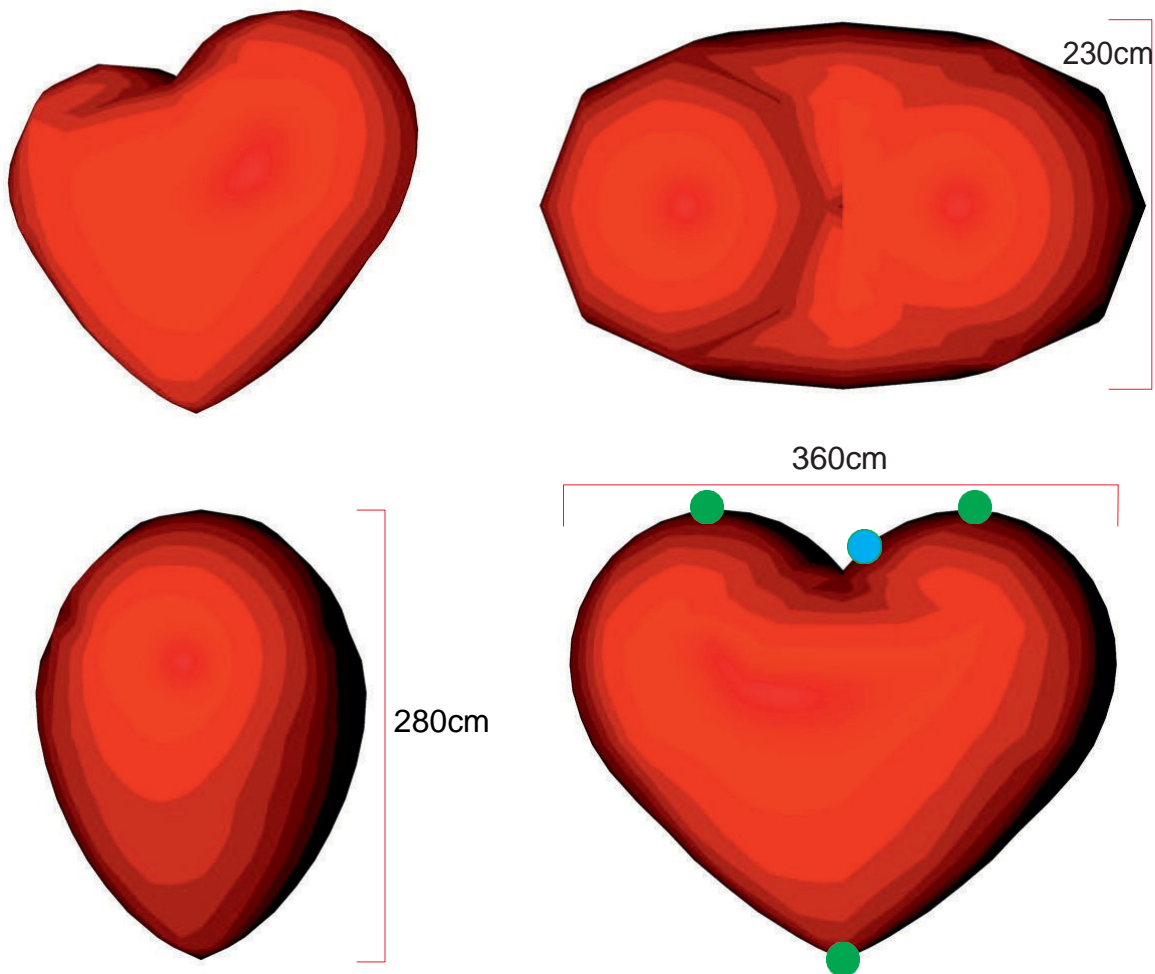

# Big heart 280

● Attachment points      ● Blower position

**Total transport weight: 13kg**  
**Transport size inflatable: 60 x 60 x 40cm / 7kg**  
**Transport size blower: 35 x 35 x 40cm / 6kg**  
**Blower: Airw250Vc - 230V / 200W**  
**Additional info:**