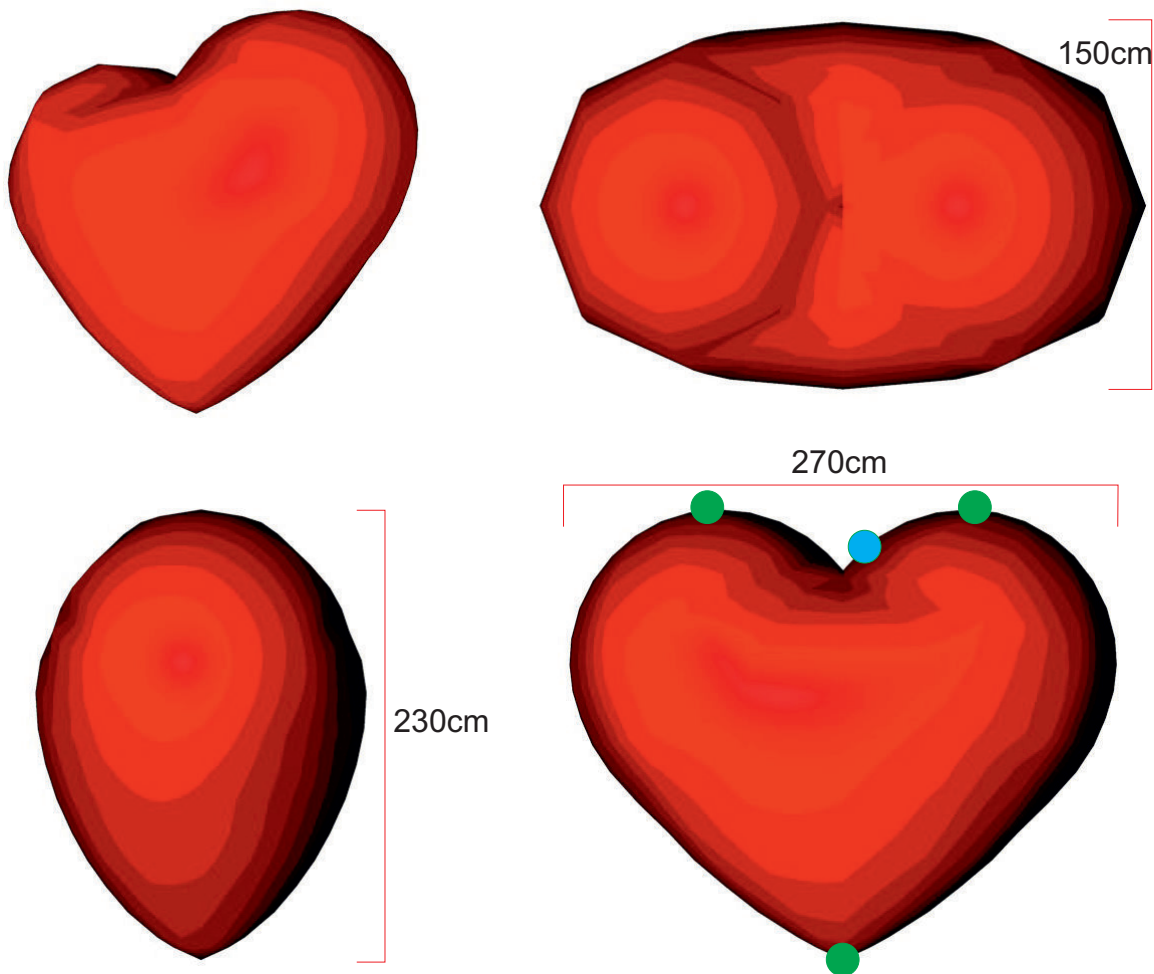

Big heart 250

● Attachment points ● Blower position

Total transport weight: 13kg
Transport size inflatable: 60 x 60 x 40cm / 7kg
Transport size blower: 35 x 35 x 40cm / 6kg
Blower: Airw250Vc - 230V / 200W
Additional info: