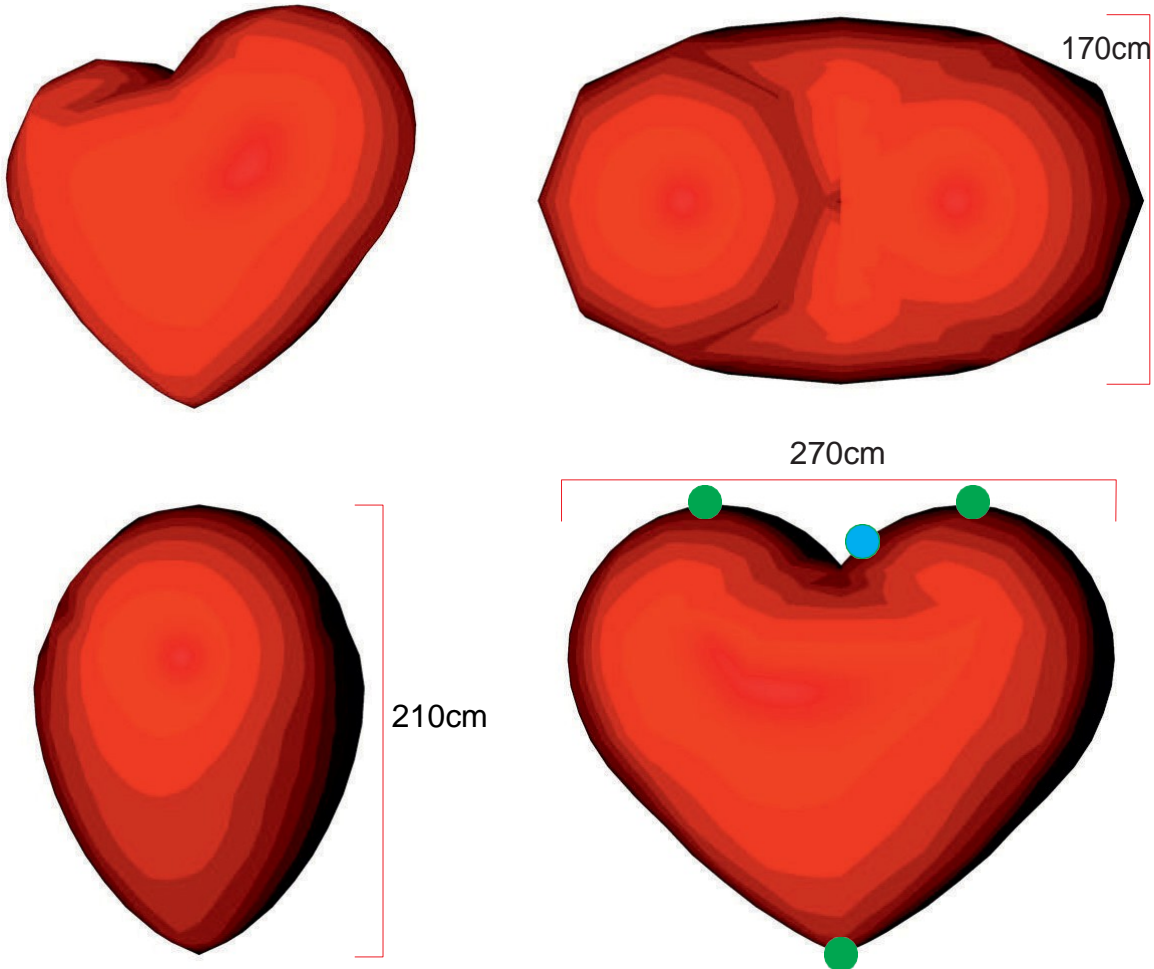

Big heart 210

● Attachment points ● Blower position

Total transport weight: 13kg
Transport size inflatable: 60 x 60 x 40cm / 7kg
Transport size blower: 35 x 35 x 40cm / 6kg
Blower: Airw250Vc - 230V / 200W
Additional info: