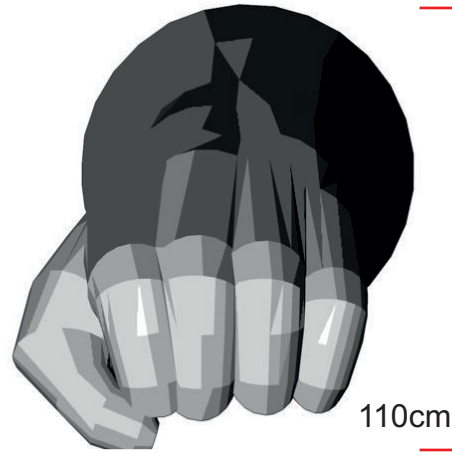

Fist

● Plywood base plate

● Blower position

Total transport weight: 17kg
Transport size inflatable: 50 x 50 x 70cm / 5kg
Transport size blower: 40 x 40 x 30cm / 7kg
Transport size baseplate: 100 x 100 x 10cm / 5kg
Blower: Airw315 230V / 300W
Additional info: