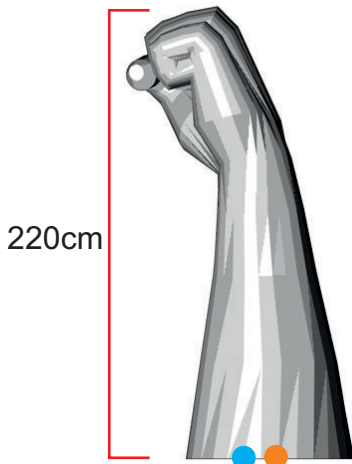

Fist

● Plywood base plate

● Blower position

Total transport weight: 17kg
Transport size inflatable: 50 x 50 x 70cm / 5kg
Transport size blower: 40 x 40 x 30cm / 7kg
Transport size baseplate: 100 x 100 x 10cm / 5kg
Blower: Airw315 230V / 300W
Additional info: