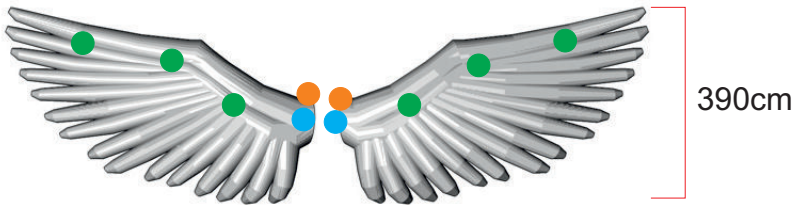

# Wings 1200

Airworks Studio:  
Bloemendalerweg 51  
1382 KB Weesp  
The Netherlands

Airworks Post address:  
P.O. Box 11  
1380 AA Weesp  
The Netherlands

t +31 294 483 428  
e [info@airworks.nl](mailto:info@airworks.nl)  
w [airworks.nl](http://airworks.nl)  
i Airworks-inflatables

At Airworks we design and build inflatables  
that don't actually look like inflatables. Air Works.  
**Inflatable Decor & Design**

● Plywood base plate

● Attachment points

● Blower position

**Total transport weight: 60kg**

**Transport size inflatable: 60 x 50 x 50cm / 17kg (2x)**

**Transport size blower: 40 x 40 x 30cm / 7kg (2x)**

**Transport size baseplate: 95 x 95 x 10cm / 6kg (2x)**

**Blower: Airw315 - 230V / 300W**

**Additional info:**