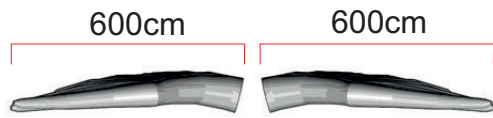

● Plywood base plate

● Attachment points

● Blower position

Total transport weight: 60kg

Transport size inflatable: 60 x 50 x 50cm / 17kg (2x)

Transport size blower: 40 x 40 x 30cm / 7kg (2x)

Transport size baseplate: 95 x 95 x 10cm / 6kg (2x)

Blower: Airw315 - 230V / 300W

Additional info: