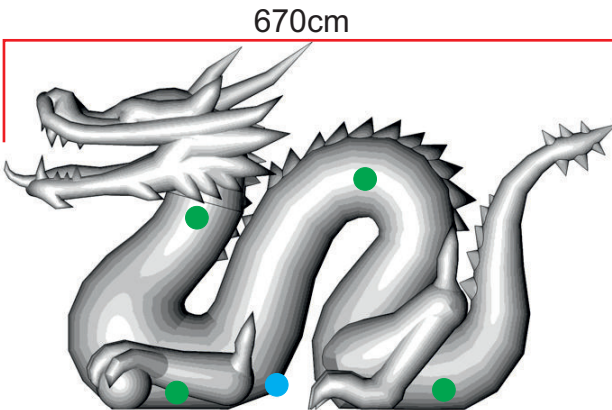

Dragon

400cm

● Attachment points ● Blower position

Total transport weight: 23kg
Transport size inflatable: 80 x 50 x 100cm / 16kg
Transport size blower: 40 x 40 x 30cm / 7kg
Blower: Airw315 - 230V / 300W
Additional info: