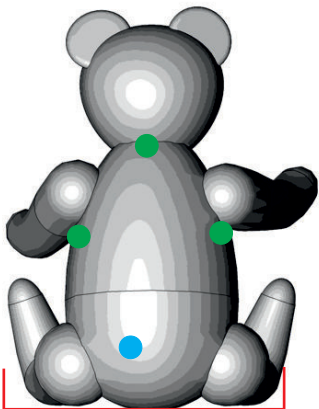

# Teddy Rupert

280cm

340cm

390cm

● Attachment points      ● Blower position

**Total transport weight: 37kg**  
**Transport size inflatable: 90 x 90 x 110cm / 30kg**  
**Transport size blower: 40 x 40 x 30cm / 7kg**  
**Blower: Airw315 - 230V / 300W (integrated)**  
**Additional info:**