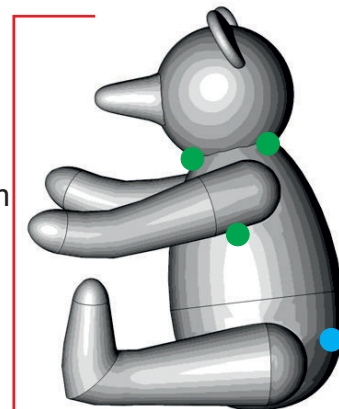

# Teddy Rupert

280cm

340cm

390cm

● Attachment points      ● Blower position

**Total transport weight: 37kg**  
**Transport size inflatable: 90 x 90 x 110cm / 30kg**  
**Transport size blower: 40 x 40 x 30cm / 7kg**  
**Blower: Airw315 - 230V / 300W (integrated)**  
**Additional info:**